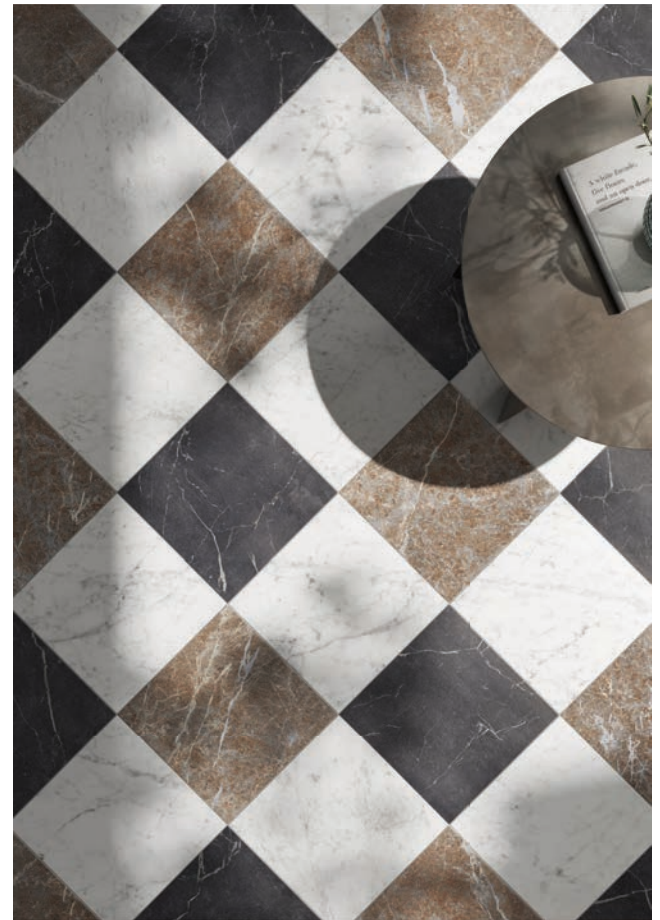

TECHNICAL INFORMATION:

	Material:	Porcelain
	Floor / Wall:	Both
	Shade Variance:	V2
	Breaking Strength:	$S \geq 1300$ N
	Thickness:	8.5 mm
	Rectified Tile:	Yes
	Water Absorption:	$\leq 0,5\%$
	Slip Resistance:	DCOF > 0,42
	Stain Resistance:	RESISTANT
	Frost Resistance:	RESISTANT
	Abrasion Resistance:	PEI Verde - 4 Rosso - 5
	Chemical Resistance:	RESISTANT

AVAILABLE FOR SPECIAL ORDER:

Special order products are subject to a minimum 10-12 week order time

COLOURS	
FINISHES	
SIZES (IN) / SHAPE	24"x24" | 12"x24" | 3"x12" | 12"x12" with 2"x2" Tozzetto Insert

Extended Catalogue Available upon request

PACKAGING INFORMATION:

SIZE	12x12
U/M	SQUARE FEET
UM / Box	13.55
UM / Pc	0.96
SF / Pallet	596.20
Boxes / Pallet	44