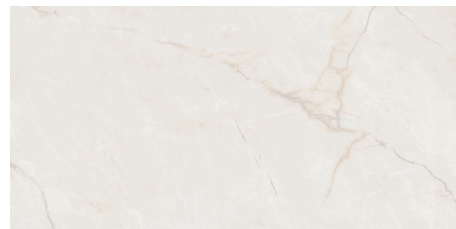

BLANCO CURVE GLOSSY WALL
8"x24"

BEIGE CURVE GLOSSY WALL
8"x24"

BLANCO GLOSSY WALL
8"x24"

BEIGE GLOSSY WALL
8"x24"

BLANCO MATTE
12"x24"

BEIGE MATTE
12"x24"

TECHNICAL INFORMATION:

	Material:	Porcelain
	Floor / Wall:	Wall Floor
	Shade Variance:	V2
	Breaking Strength:	Mín. 1300 N
	Thickness:	9 mm
	Rectified Tile:	No
	Water Absorption:	≤ 0,5%
	Slip Resistance:	R9
	Stain Resistance:	RESISTANT
	Frost Resistance:	RESISTANT
	Abrasion Resistance:	PEI IV
	Chemical Resistance:	RESISTANT

AVAILABLE FOR SPECIAL ORDER:

Special order products are subject to a minimum 10-12 week order time

COLOURS	
FINISHES	
SIZES (IN) / SHAPE	40"x40" 24"x48" 12"x24" 18"x18" 2"x2" Mosaic 12"x36" Wall

Extended Catalogue Available upon request