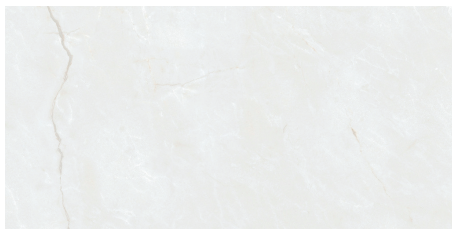

BLANCO CURVE GLOSSY WALL
8"x24"

BEIGE CURVE GLOSSY WALL
8"x24"

BLANCO GLOSSY WALL
8"x24"

BEIGE GLOSSY WALL
8"x24"

BLANCO MATTE
12"x24"

BEIGE MATTE
12"x24"

TECHNICAL INFORMATION:

	Material:	Porcelain
	Floor / Wall:	Wall Floor
	Shade Variance:	V2
	Breaking Strength:	Mín. 1300 N
	Thickness:	9 mm
	Rectified Tile:	No
	Water Absorption:	≤ 0,5%
	Slip Resistance:	R9
	Stain Resistance:	RESISTANT
	Frost Resistance:	RESISTANT
	Abrasion Resistance:	PEI IV
	Chemical Resistance:	RESISTANT

AVAILABLE FOR SPECIAL ORDER:

Special order products are subject to a minimum 10-12 week order time

COLOURS	
FINISHES	
SIZES (IN) / SHAPE	40"x40" 24"x48" 12"x24" 18"x18" 2"x2" Mosaic 12"x36" Wall

Extended Catalogue Available upon request