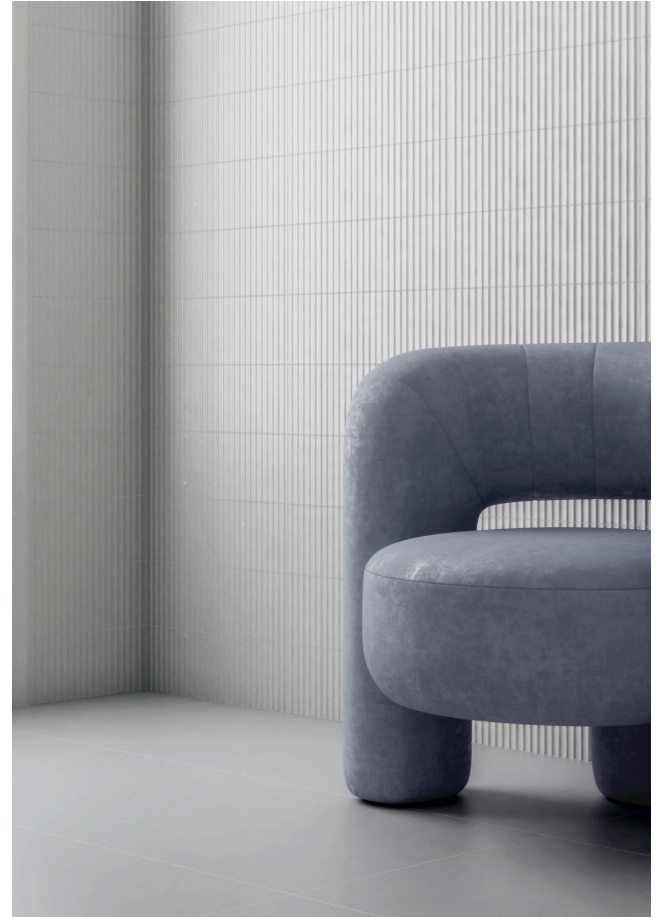

BIANCO NATURAL WALL
6.4"x20.3"

BEIGE NATURAL WALL
6.4"x20.3"

PERLA NATURAL WALL
6.4"x20.3"

TORTORA NATURAL WALL
6.4"x20.3"

TECHNICAL INFORMATION:

	Material:	Porcelain
	Floor / Wall:	Wall
	Shade Variance:	V2
	Breaking Strength:	1600-2400 N
	Thickness:	9.5 mm
	Rectified Tile:	Yes
	Water Absorption:	$\leq 0,5 \%$
	Slip Resistance:	DCOF > 0.42
	Stain Resistance:	RESISTANT
	Frost Resistance:	RESISTANT
	Abrasion Resistance:	N/A
	Chemical Resistance:	RESISTANT

AVAILABLE FOR SPECIAL ORDER:

Special order products are subject to a minimum 10-12 week order time

COLOURS	Nero Grigio
FINISHES	Natural
SIZES (IN) / SHAPE	

Extended Catalogue Available upon request

PACKAGING INFORMATION: