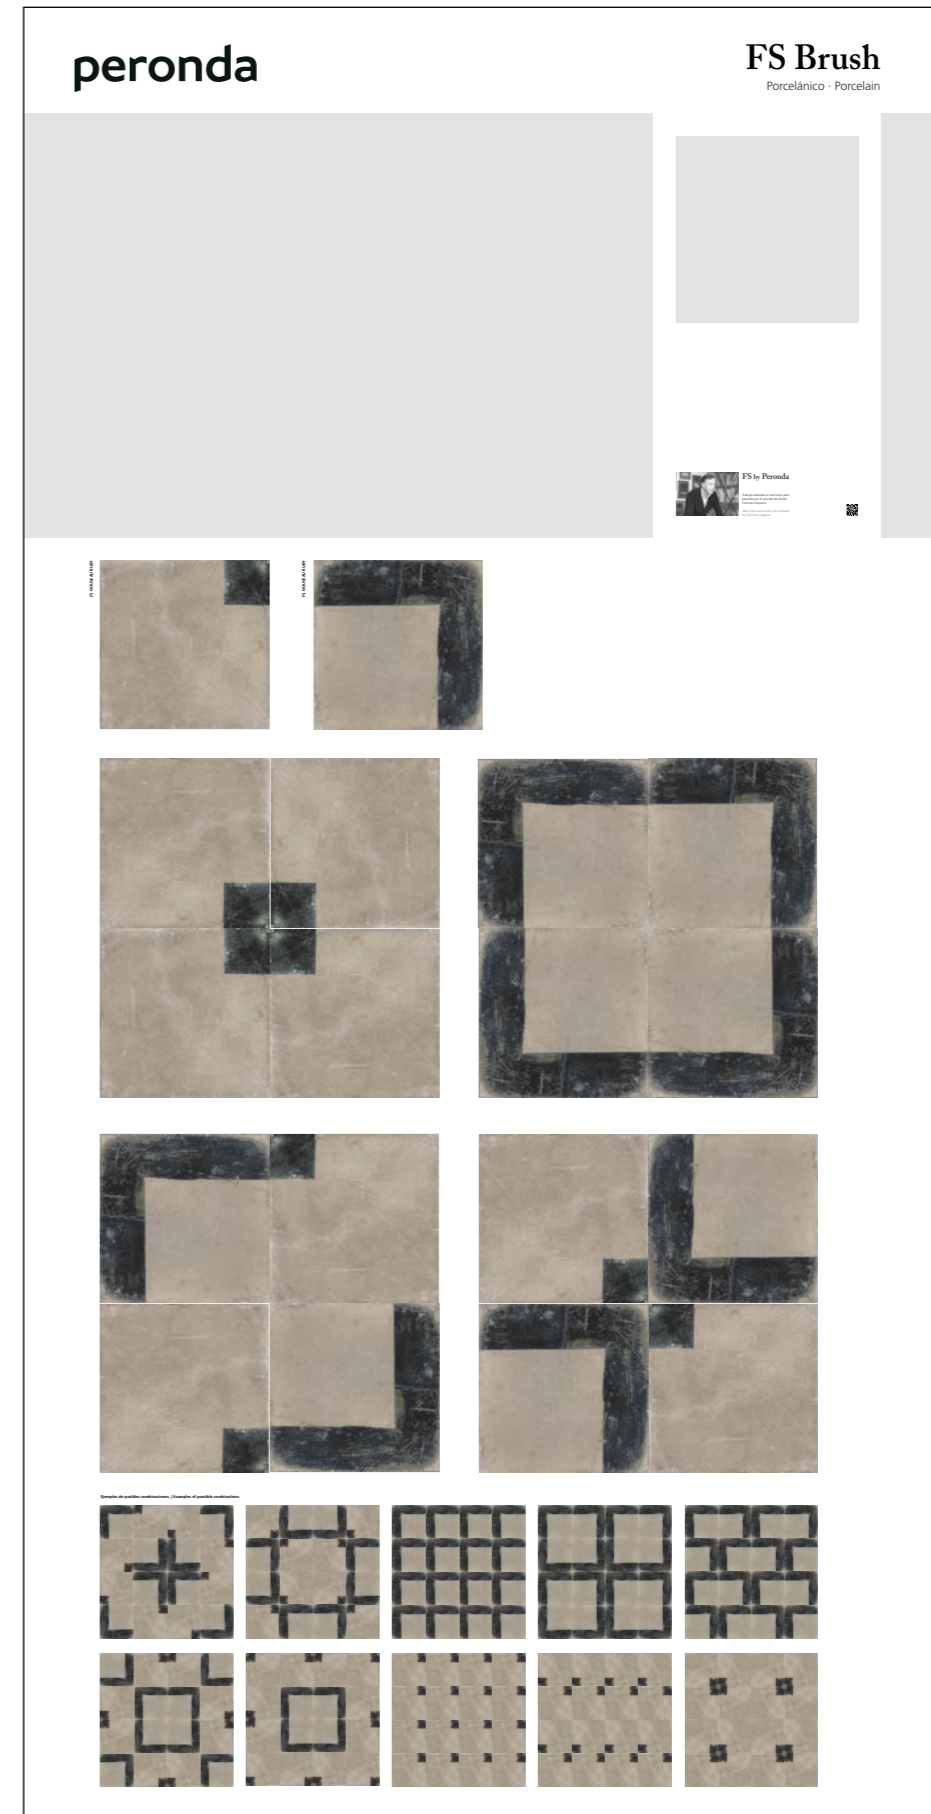

14226_FS BRUSH_240

TÉCNICO

FT 240 FS BRUSH TÉCNICO