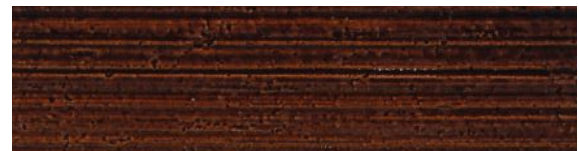

TALC GLOSSY WALL
2.4"x9.65"

FOREST CRACKLED GLOSSY WALL
2.4"x9.65"

LAZURITE CRACKLED GLOSSY WALL
2.4"x9.65"

MAHOGANY CRACKLED GLOSSY WALL
2.4"x9.65"

SEA CRACKLED GLOSSY WALL
2.4"x9.65"

TURF CRACKLED GLOSSY WALL
2.4"x9.65"

TECHNICAL INFORMATION:

	Material:	Porcelain
	Floor / Wall:	Wall
	Shade Variance:	V2
	Breaking Strength:	
	Thickness:	8 mm
	Rectified Tile:	No
	Water Absorption:	< 0.5 %
	Slip Resistance:	N/A
	Stain Resistance:	RESISTANT
	Frost Resistance:	RESISTANT
	Abrasion Resistance:	N/A
	Chemical Resistance:	RESISTANT