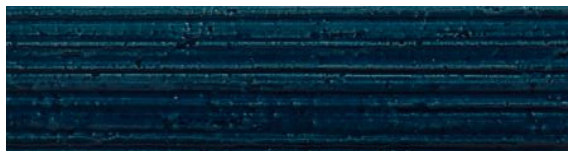

TALC GLOSSY WALL
2.4"x9.65"

FOREST CRACKLED GLOSSY WALL
2.4"x9.65"

LAZURITE CRACKLED GLOSSY WALL
2.4"x9.65"

MAHOGANY CRACKLED GLOSSY WALL
2.4"x9.65"

SEA CRACKLED GLOSSY WALL
2.4"x9.65"

TURF CRACKLED GLOSSY WALL
2.4"x9.65"

TECHNICAL INFORMATION:

	Material:	Porcelain
	Floor / Wall:	Wall
	Shade Variance:	V2
	Breaking Strength:	
	Thickness:	8 mm
	Rectified Tile:	No
	Water Absorption:	< 0.5 %
	Slip Resistance:	N/A
	Stain Resistance:	RESISTANT
	Frost Resistance:	RESISTANT
	Abrasion Resistance:	N/A
	Chemical Resistance:	RESISTANT