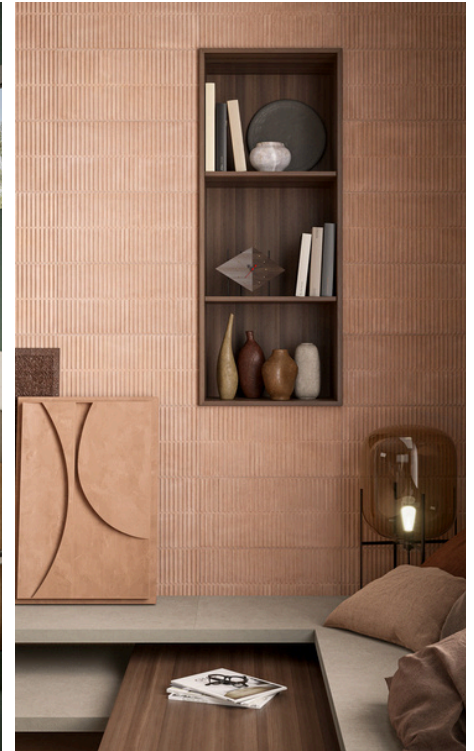

COTTO MATTE  
4"x24"

SAGE MATTE  
4"x24"

BERRY MATTE  
4"x24"

COTTO MATTE  
24"x24"

SAGE MATTE  
24"x24"

BERRY MATTE  
24"x24"

STRIPES WHITE  
GLOSSY WALL  
12"x24"

STRIPES WHITE MATTE  
WALL  
12"x24"

STRIPES POWDER  
MATTE WALL  
12"x24"

STRIPES BLUE GLOSSY  
WALL  
12"x24"

STRIPES MUSTARD  
GLOSSY WALL  
12"x24"

STRIPES CLAY MATTE  
WALL  
12"x24"

STRIPES GREEN  
GLOSSY WALL  
12"x24"

STRIPES GREY MATTE  
WALL  
12"x24"