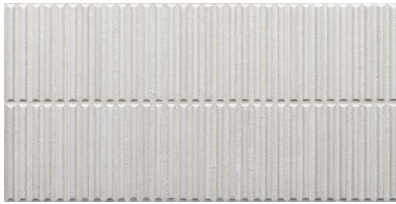

CHALK MATTE  
4"x24"

TAUPE MATTE  
4"x24"

CLOUDY MATTE  
4"x24"

DOVE MATTE  
4"x24"

CHALK MATTE  
24"x24"

TAUPE MATTE  
24"x24"

CLOUDY MATTE  
24"x24"

DOVE MATTE  
24"x24"

COTTO MATTE  
4"x24"

SAGE MATTE  
4"x24"

BERRY MATTE  
4"x24"

COTTO MATTE  
24"x24"

SAGE MATTE  
24"x24"

BERRY MATTE  
24"x24"

STRIPES WHITE  
GLOSSY WALL  
12"x24"

STRIPES WHITE MATTE  
WALL  
12"x24"

STRIPES POWDER  
MATTE WALL  
12"x24"

STRIPES BLUE GLOSSY  
WALL  
12"x24"

STRIPES MUSTARD  
GLOSSY WALL  
12"x24"

STRIPES CLAY MATTE  
WALL  
12"x24"

STRIPES GREEN  
GLOSSY WALL  
12"x24"

STRIPES GREY MATTE  
WALL  
12"x24"

### TECHNICAL INFORMATION:

	Material:	Porcelain
	Floor / Wall:	Wall   Floor
	Shade Variance:	V1
	Breaking Strength:	>35N/mm2
	Thickness:	9.5 mm
	Rectified Tile:	Yes
	Water Absorption:	< 0.5%
	Slip Resistance:	DCOF > 0.42
	Stain Resistance:	RESISTANT
	Frost Resistance:	RESISTANT
	Abrasion Resistance:	N/A
	Chemical Resistance:	RESISTANT