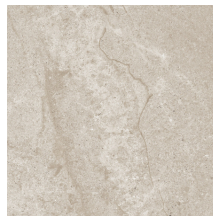

BIANCO MATTE
MOSAIC
12"x12"

BEIGE MATTE
MOSAIC
12"x12"

ARGENTO MATTE
MOSAIC
12"x12"

FUMO MATTE
MOSAIC
12"x12"

BIANCO MATTE
13"x13"

BEIGE MATTE
13"x13"

ARGENTO MATTE
13"x13"

FUMO MATTE
13"x13"

BIANCO MATTE
12"x24"

BEIGE MATTE
12"x24"

ARGENTO MATTE
12"x24"

FUMO MATTE
12"x24"

TECHNICAL INFORMATION:

	Material:	Porcelain
	Floor / Wall:	Both
	Shade Variance:	V3
	Breaking Strength:	1400 N
	Thickness:	9 mm
	Rectified Tile:	No
	Water Absorption:	≤ 0.5%
	Slip Resistance:	≥ 0.42
	Stain Resistance:	RESISTANT
	Frost Resistance:	RESISTANT
	Abrasion Resistance:	Class 4
	Chemical Resistance:	RESISTANT

AVAILABLE FOR SPECIAL ORDER:

Special order products are subject to a minimum 10-12 week order time

COLOURS	
FINISHES	
SIZES (IN) / SHAPE	

Extended Catalogue Available upon request

PACKAGING INFORMATION:

SIZE	12x12	13x13	12x24
U/M	PIECES	SQUARE FEET	SQUARE FEET
UM / Box	10	15.28	15.5
UM / Pc	1	1.17	2
SF / Pallet		702.88	620
Boxes / Pallet		40	40