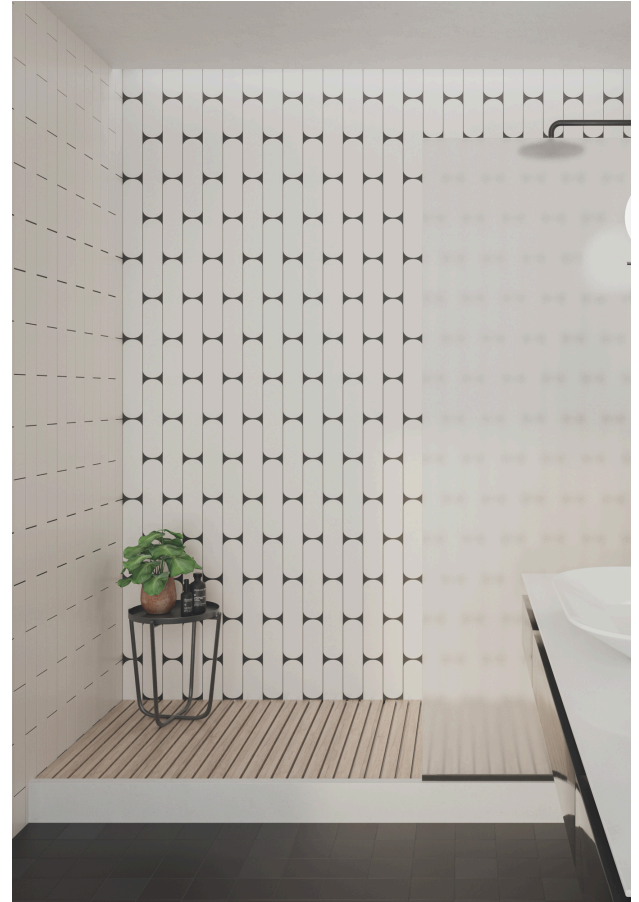

SAND GLOSSY WALL
3"x12"

SAND MATTE WALL
3"x12"

WHITE GLOSSY WALL
3"x12"

WHITE MATTE WALL
3"x12"

TECHNICAL INFORMATION:

	Material:	Ceramic
	Floor / Wall:	Wall
	Shade Variance:	V2
	Breaking Strength:	15 N/mm2
	Thickness:	8.5 mm
	Rectified Tile:	No
	Water Absorption:	> 10%
	Slip Resistance:	N/A
	Stain Resistance:	RESISTANT
	Frost Resistance:	RESISTANT
	Abrasion Resistance:	N/A
	Chemical Resistance:	RESISTANT

AVAILABLE FOR SPECIAL ORDER:

Special order products are subject to a minimum 10-12 week order time

COLOURS	White Sand Blush Berry Teal Sage Grey
FINISHES	Matte Glossy
SIZES (IN) / SHAPE	3"x12"

Extended Catalogue Available upon request