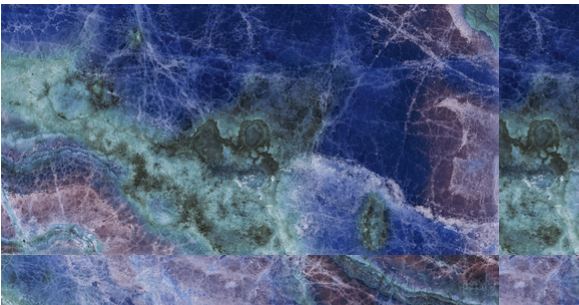

ONYX INDIGO POLISHED
24"x48"

ONYX PURPLE POLISHED
24"x48"

MARBLE EMERALD NATURAL
24"x48"

MARBLE PURPLE NATURAL
24"x48"

MARBLE INDIGO NATURAL
24"x48"

22x28 boards

4 board set

Cut chips
Marble chips
7.5"x14"