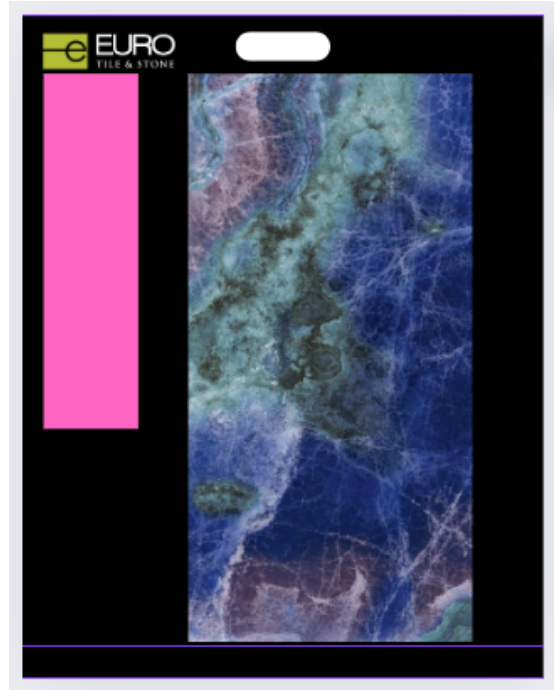

ONYX INDIGO POLISHED
24"x48"

ONYX PURPLE POLISHED
24"x48"

MARBLE EMERALD NATURAL
24"x48"

MARBLE PURPLE NATURAL
24"x48"

MARBLE INDIGO NATURAL
24"x48"

22x28 boards

4 board set

Cut chips
Marble chips
7.5"x14"