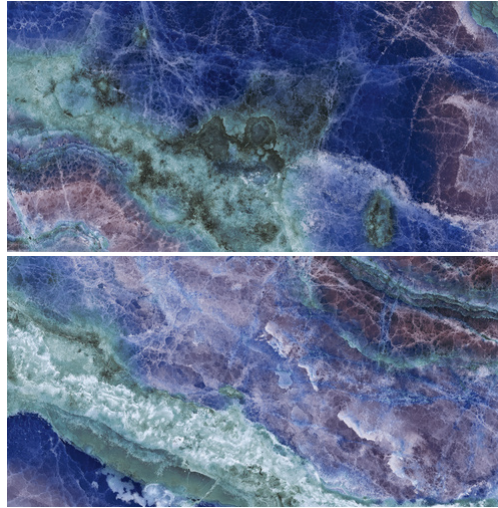

ONYX EMERALD POLISHED
24"x48"

ONYX PURPLE POLISHED
24"x48"

ONYX INDIGO POLISHED
24"x48"

MARBLE EMERALD NATURAL
24"x48"

MARBLE PURPLE NATURAL
24"x48"

MARBLE INDIGO NATURAL
24"x48"

TECHNICAL INFORMATION:

	Material:	Porcelain
	Floor / Wall:	Both
	Shade Variance:	V3
	Breaking Strength:	> 1300 N
	Thickness:	9 mm
	Rectified Tile:	Yes
	Water Absorption:	< 0,1 %
	Slip Resistance:	DCOF > 0,42
	Stain Resistance:	RESISTANT
	Frost Resistance:	RESISTANT
	Abrasion Resistance:	135 mm ³
	Chemical Resistance:	RESISTANT

AVAILABLE FOR SPECIAL ORDER:

Special order products are subject to a minimum 10-12 week order time

COLOURS	
FINISHES	Polished Natural
SIZES (IN) / SHAPE	36"x72" 12"x24" Specialty Mosaics

Extended Catalogue Available upon request

ONYX INDIGO POLISHED
24"x48"

ONYX PURPLE POLISHED
24"x48"

MARBLE EMERALD NATURAL
24"x48"

MARBLE PURPLE NATURAL
24"x48"

MARBLE INDIGO NATURAL
24"x48"

22x28 boards

4 board set

Cut chips
Marble chips
7.5"x14"

Onyx Chips
12"x24"

Toronto - 10
Ottawa - 10
Montreal - 5

Cut existing chips
down to 8"x6"
3 Board set
Toronto - 5
Ottawa - 5
Montreal - 5