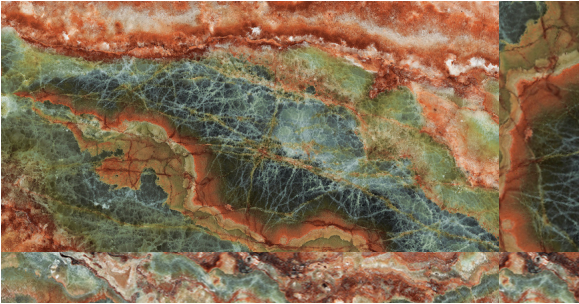

SHOWROOM BOARDS

Ottawa + Toronto

28x58 Boards for both showrooms

ONYX EMERALD POLISHED
24"x48"