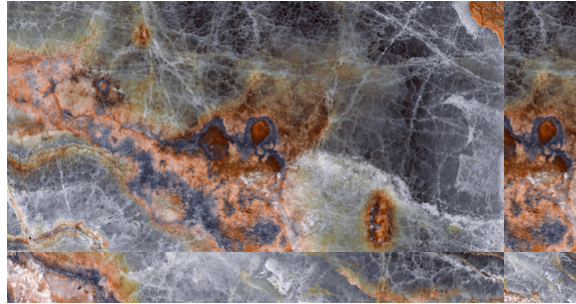

PACKAGING INFORMATION:

SIZE	24x48
U/M	SQUARE FEET
UM / Box	15.50
UM / Pc	7.75
SF / Pallet	496
Boxes / Pallet	32

SHOWROOM BOARDS

Ottawa + Toronto

28x58 Boards for both showrooms

ONYX EMERALD POLISHED
24"x48"

ONYX INDIGO POLISHED
24"x48"

ONYX PURPLE POLISHED
24"x48"

MARBLE EMERALD NATURAL
24"x48"

MARBLE PURPLE NATURAL
24"x48"

MARBLE INDIGO NATURAL
24"x48"

22x28 boards

4 board set

Cut chips
Marble chips
7.5"x14"