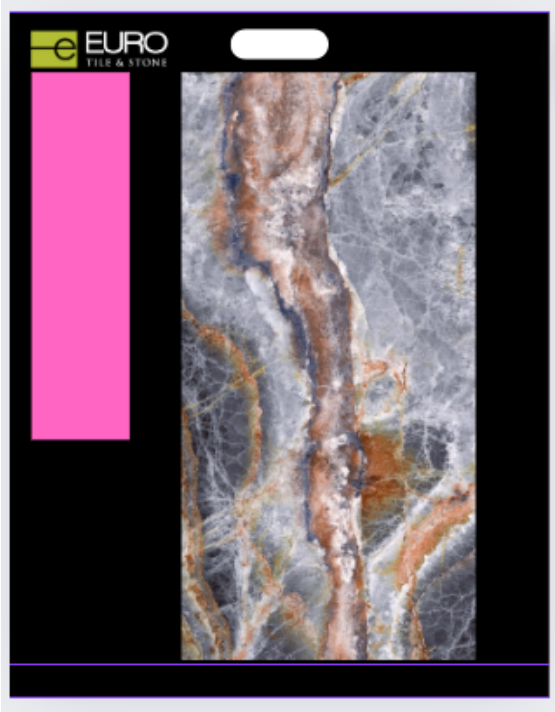

ONYX INDIGO POLISHED
24"x48"

ONYX PURPLE POLISHED
24"x48"

MARBLE EMERALD NATURAL
24"x48"

MARBLE PURPLE NATURAL
24"x48"

MARBLE INDIGO NATURAL
24"x48"

22x28 boards

4 board set

Cut chips
Marble chips
7.5"x14"