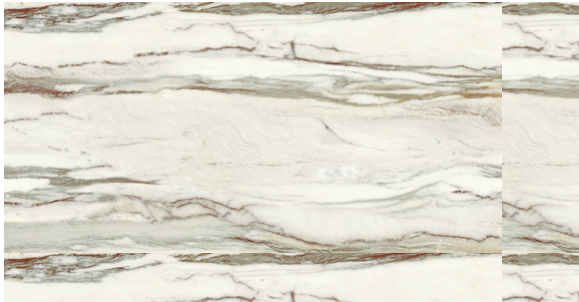

ONYX EMERALD POLISHED
24"x48"

ONYX PURPLE POLISHED
24"x48"

ONYX INDIGO POLISHED
24"x48"

MARBLE EMERALD NATURAL
24"x48"

MARBLE PURPLE NATURAL
24"x48"

MARBLE INDIGO NATURAL
24"x48"

TECHNICAL INFORMATION:

	Material:	Porcelain
	Floor / Wall:	Both
	Shade Variance:	V3
	Breaking Strength:	> 1300 N
	Thickness:	9 mm
	Rectified Tile:	Yes
	Water Absorption:	< 0,1 %
	Slip Resistance:	DCOF > 0,42
	Stain Resistance:	RESISTANT
	Frost Resistance:	RESISTANT
	Abrasion Resistance:	135 mm ³
	Chemical Resistance:	RESISTANT

ONYX INDIGO POLISHED
24"x48"

ONYX PURPLE POLISHED
24"x48"

MARBLE EMERALD NATURAL
24"x48"

MARBLE PURPLE NATURAL
24"x48"

MARBLE INDIGO NATURAL
24"x48"

22x28 boards

4 board set

Cut chips
Marble chips
7.5"x14"