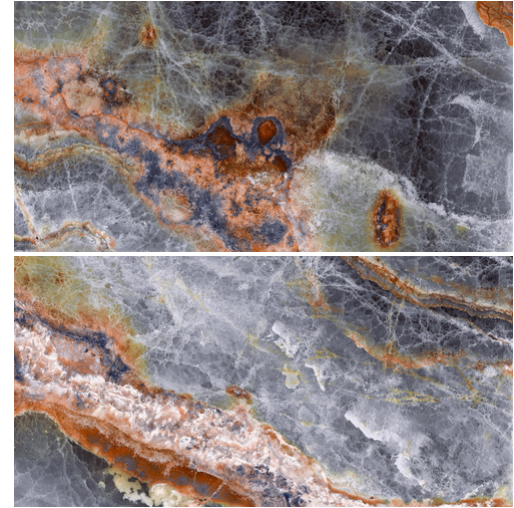

ONYX EMERALD POLISHED
24"x48"

ONYX PURPLE POLISHED
24"x48"

ONYX INDIGO POLISHED
24"x48"

MARBLE EMERALD NATURAL
24"x48"

MARBLE PURPLE NATURAL
24"x48"

MARBLE INDIGO NATURAL
24"x48"

TECHNICAL INFORMATION:

	Material:	Porcelain
	Floor / Wall:	Both
	Shade Variance:	V3
	Breaking Strength:	> 1300 N
	Thickness:	9 mm
	Rectified Tile:	Yes
	Water Absorption:	< 0,1 %
	Slip Resistance:	DCOF > 0,42
	Stain Resistance:	RESISTANT
	Frost Resistance:	RESISTANT
	Abrasion Resistance:	135 mm ³
	Chemical Resistance:	RESISTANT

AVAILABLE FOR SPECIAL ORDER:

Special order products are subject to a minimum 10-12 week order time

COLOURS	
FINISHES	Polished Natural
SIZES (IN) / SHAPE	36"x72" 12"x24" Specialty Mosaics

Extended Catalogue Available upon request

ONYX INDIGO POLISHED
24"x48"

ONYX PURPLE POLISHED
24"x48"

MARBLE EMERALD NATURAL
24"x48"

MARBLE PURPLE NATURAL
24"x48"

MARBLE INDIGO NATURAL
24"x48"

22x28 boards

4 board set

Cut chips
Marble chips
7.5"x14"