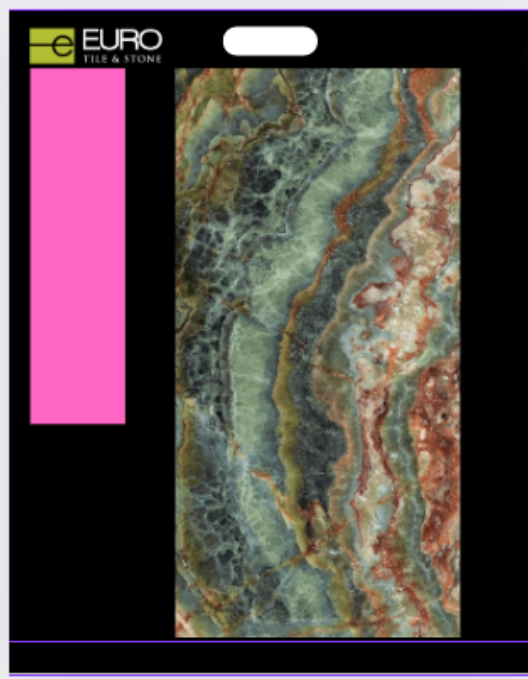

ONYX INDIGO POLISHED
24"x48"

ONYX PURPLE POLISHED
24"x48"

MARBLE EMERALD NATURAL
24"x48"

MARBLE PURPLE NATURAL
24"x48"

MARBLE INDIGO NATURAL
24"x48"

22x28 boards

4 board set

Cut chips
Marble chips
7.5"x14"