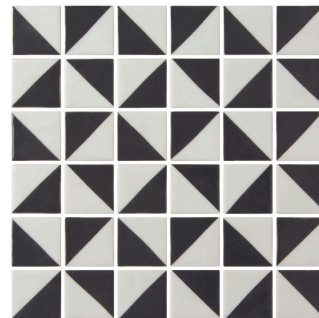

NAVY BLUE  
12.5"x12.5"

MOSS GREEN MATTE  
12.5"x12.5"

BEIGE MATTE  
12.5"x12.5"

GINGER MATTE  
12.5"x12.5"

BLACK MATTE  
12.5"x12.5"

## TECHNICAL INFORMATION:

	Material:	Glass
	Floor / Wall:	Pool   Wall   Floor - Residential
	Shade Variance:	V1
	Breaking Strength:	1300 N
	Thickness:	5.5 mm
	Rectified Tile:	No
	Water Absorption:	0%
	Slip Resistance:	≥ 0,42
	Stain Resistance:	RESISTANT
	Frost Resistance:	RESISTANT
	Abrasion Resistance:	N/A
	Chemical Resistance:	RESISTANT