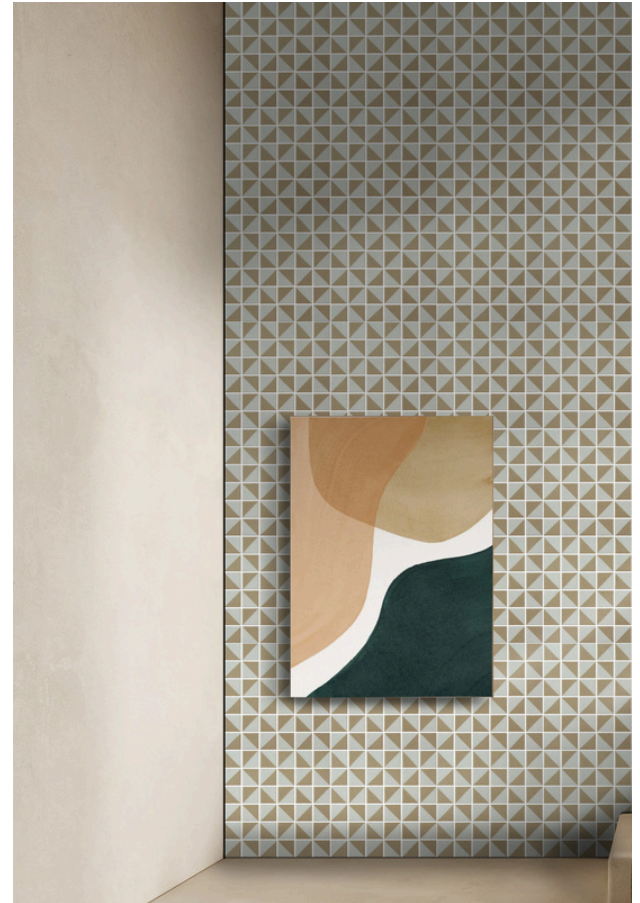

NAVY BLUE  
12.5"x12.5"

MOSS GREEN MATTE  
12.5"x12.5"

BEIGE MATTE  
12.5"x12.5"

GINGER MATTE  
12.5"x12.5"

BLACK MATTE  
12.5"x12.5"

## TECHNICAL INFORMATION:

	Material:	Glass
	Floor / Wall:	Pool   Wall   Floor - Residential
	Shade Variance:	V1
	Breaking Strength:	1300 N
	Thickness:	5.5 mm
	Rectified Tile:	No
	Water Absorption:	0%
	Slip Resistance:	≥ 0,42
	Stain Resistance:	RESISTANT
	Frost Resistance:	RESISTANT
	Abrasion Resistance:	N/A
	Chemical Resistance:	RESISTANT