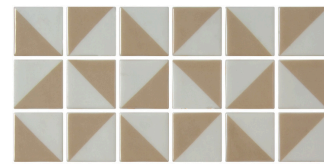

## PACKAGING INFORMATION:

SIZE	12.5"x12.5"
U/M	Pieces
UM / Box	5
UM / Pc	1
SF / Pallet	1080
Boxes / Pallet	216

SHOWROOM BOARDS

OTTAWA TORONTO PRESTON

Medium Mosaic Board one per color for each location

NAVY BLUE  
12.5"x12.5"

MOSS GREEN MATTE  
12.5"x12.5"

BEIGE MATTE  
12.5"x12.5"

GINGER MATTE  
12.5"x12.5"

BLACK MATTE  
12.5"x12.5"

Distribution Boards

18"x22"

1 board set

Toronto - 20