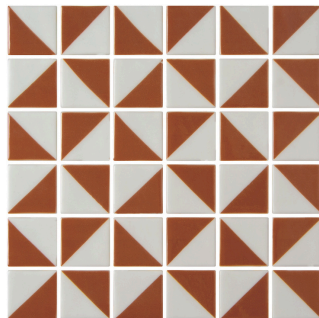

NAVY BLUE  
12.5"x12.5"

MOSS GREEN MATTE  
12.5"x12.5"

BEIGE MATTE  
12.5"x12.5"

GINGER MATTE  
12.5"x12.5"

BLACK MATTE  
12.5"x12.5"