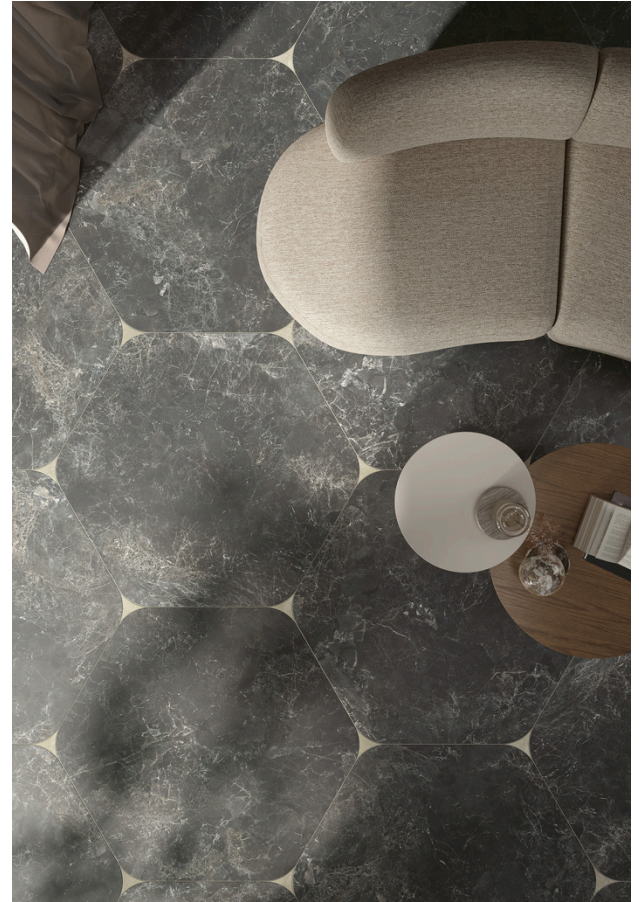

NERO MATTE  
24"X24"

CREMA MATTE  
24"X48"

GHIACCIO MATTE  
24"X48"

NERO MATTE  
24"X48"

## AVAILABLE FOR SPECIAL ORDER:

*Special order products are subject to a minimum 10-12 week order time*

COLOURS	Taupe   Tortora   Grigio
FINISHES	Matte
SIZES (IN) / SHAPE	48"x48"   48"x48" Grand Hex   24"x48"   12"x24"   12"x12" Mosaic   12"x12" Decorative Mosaic   Hex Mosaic