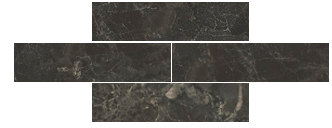

CREMA MATTE  
3"X12"

GHIACCIO MATTE  
3"X12"

NERO MATTE  
3"X12"

CREMA MATTE  
MOSAIC  
12"X12"

GHIACCIO MATTE  
MOSAIC  
12"X12"

NERO MATTE  
MOSAIC  
12"X12"

CREMA MATTE  
24"X24"

GHIACCIO MATTE  
24"X24"

NERO MATTE  
24"X24"

CREMA MATTE  
24"X48"

GHIACCIO MATTE  
24"X48"

NERO MATTE  
24"X48"

## AVAILABLE FOR SPECIAL ORDER:

*Special order products are subject to a minimum 10-12 week order time*

COLOURS	Taupe   Tortora   Grigio
FINISHES	Matte
SIZES (IN) / SHAPE	48"x48"   48"x48" Grand Hex   24"x48"   12"x24"   12"x12" Mosaic   12"x12" Decorative Mosaic   Hex Mosaic