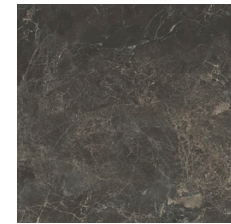

CREMA MATTE  
3"X12"

GHIACCIO MATTE  
3"X12"

NERO MATTE  
3"X12"

CREMA MATTE  
MOSAIC  
12"X12"

GHIACCIO MATTE  
MOSAIC  
12"X12"

NERO MATTE  
MOSAIC  
12"X12"

CREMA MATTE  
24"X24"

GHIACCIO MATTE  
24"X24"

NERO MATTE  
24"X24"

CREMA MATTE  
24"X48"

GHIACCIO MATTE  
24"X48"

NERO MATTE  
24"X48"

## AVAILABLE FOR SPECIAL ORDER:

*Special order products are subject to a minimum 10-12 week order time*

COLOURS	Taupe   Tortora   Grigio
FINISHES	Matte
SIZES (IN) / SHAPE	48"x48"   48"x48" Grand Hex   24"x48"   12"x24"   12"x12" Mosaic   12"x12" Decorative Mosaic   Hex Mosaic