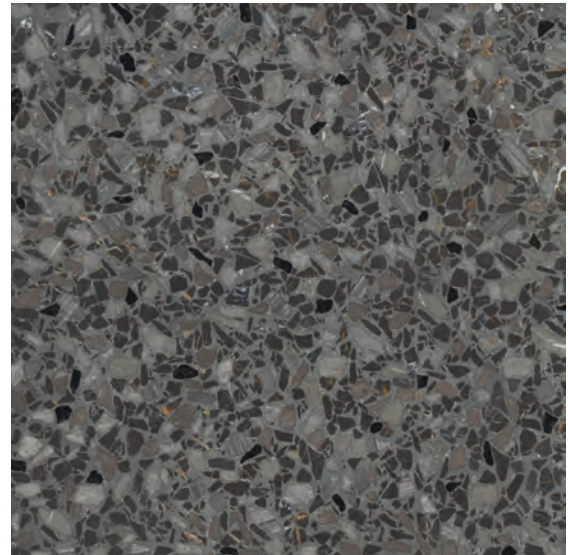

WHITE SILK 3D  
36"x36"

BLACK SILK 3D  
36"x36"

### TECHNICAL INFORMATION:

	Material:	Porcelain
	Floor / Wall:	Both
	Shade Variance:	V2
	Breaking Strength:	35 – 45 N/mm2
	Thickness:	9.5 mm
	Rectified Tile:	Yes
	Water Absorption:	< 0.5%
	Slip Resistance:	DCOF ≥ 0,42
	Stain Resistance:	RESISTANT
	Frost Resistance:	RESISTANT
	Abrasion Resistance:	N/A
	Chemical Resistance:	RESISTANT