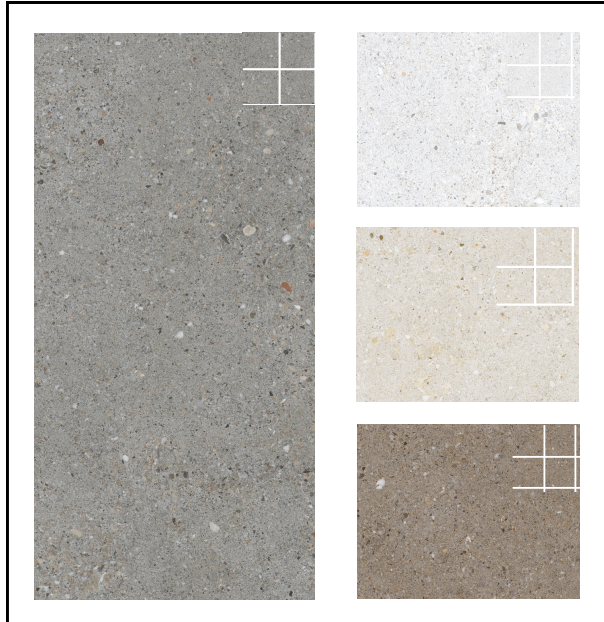

SHOWROOM BOARDS

28x28 White Board for Toronto + Ottawa

Add Mosaics (4 squares) to top right corner

MURANO MATTE
12"X24

TORCELLO MATTE
12"X24

SANMARCO MATTE
12"X24

RIALTO MATTE
12"X24