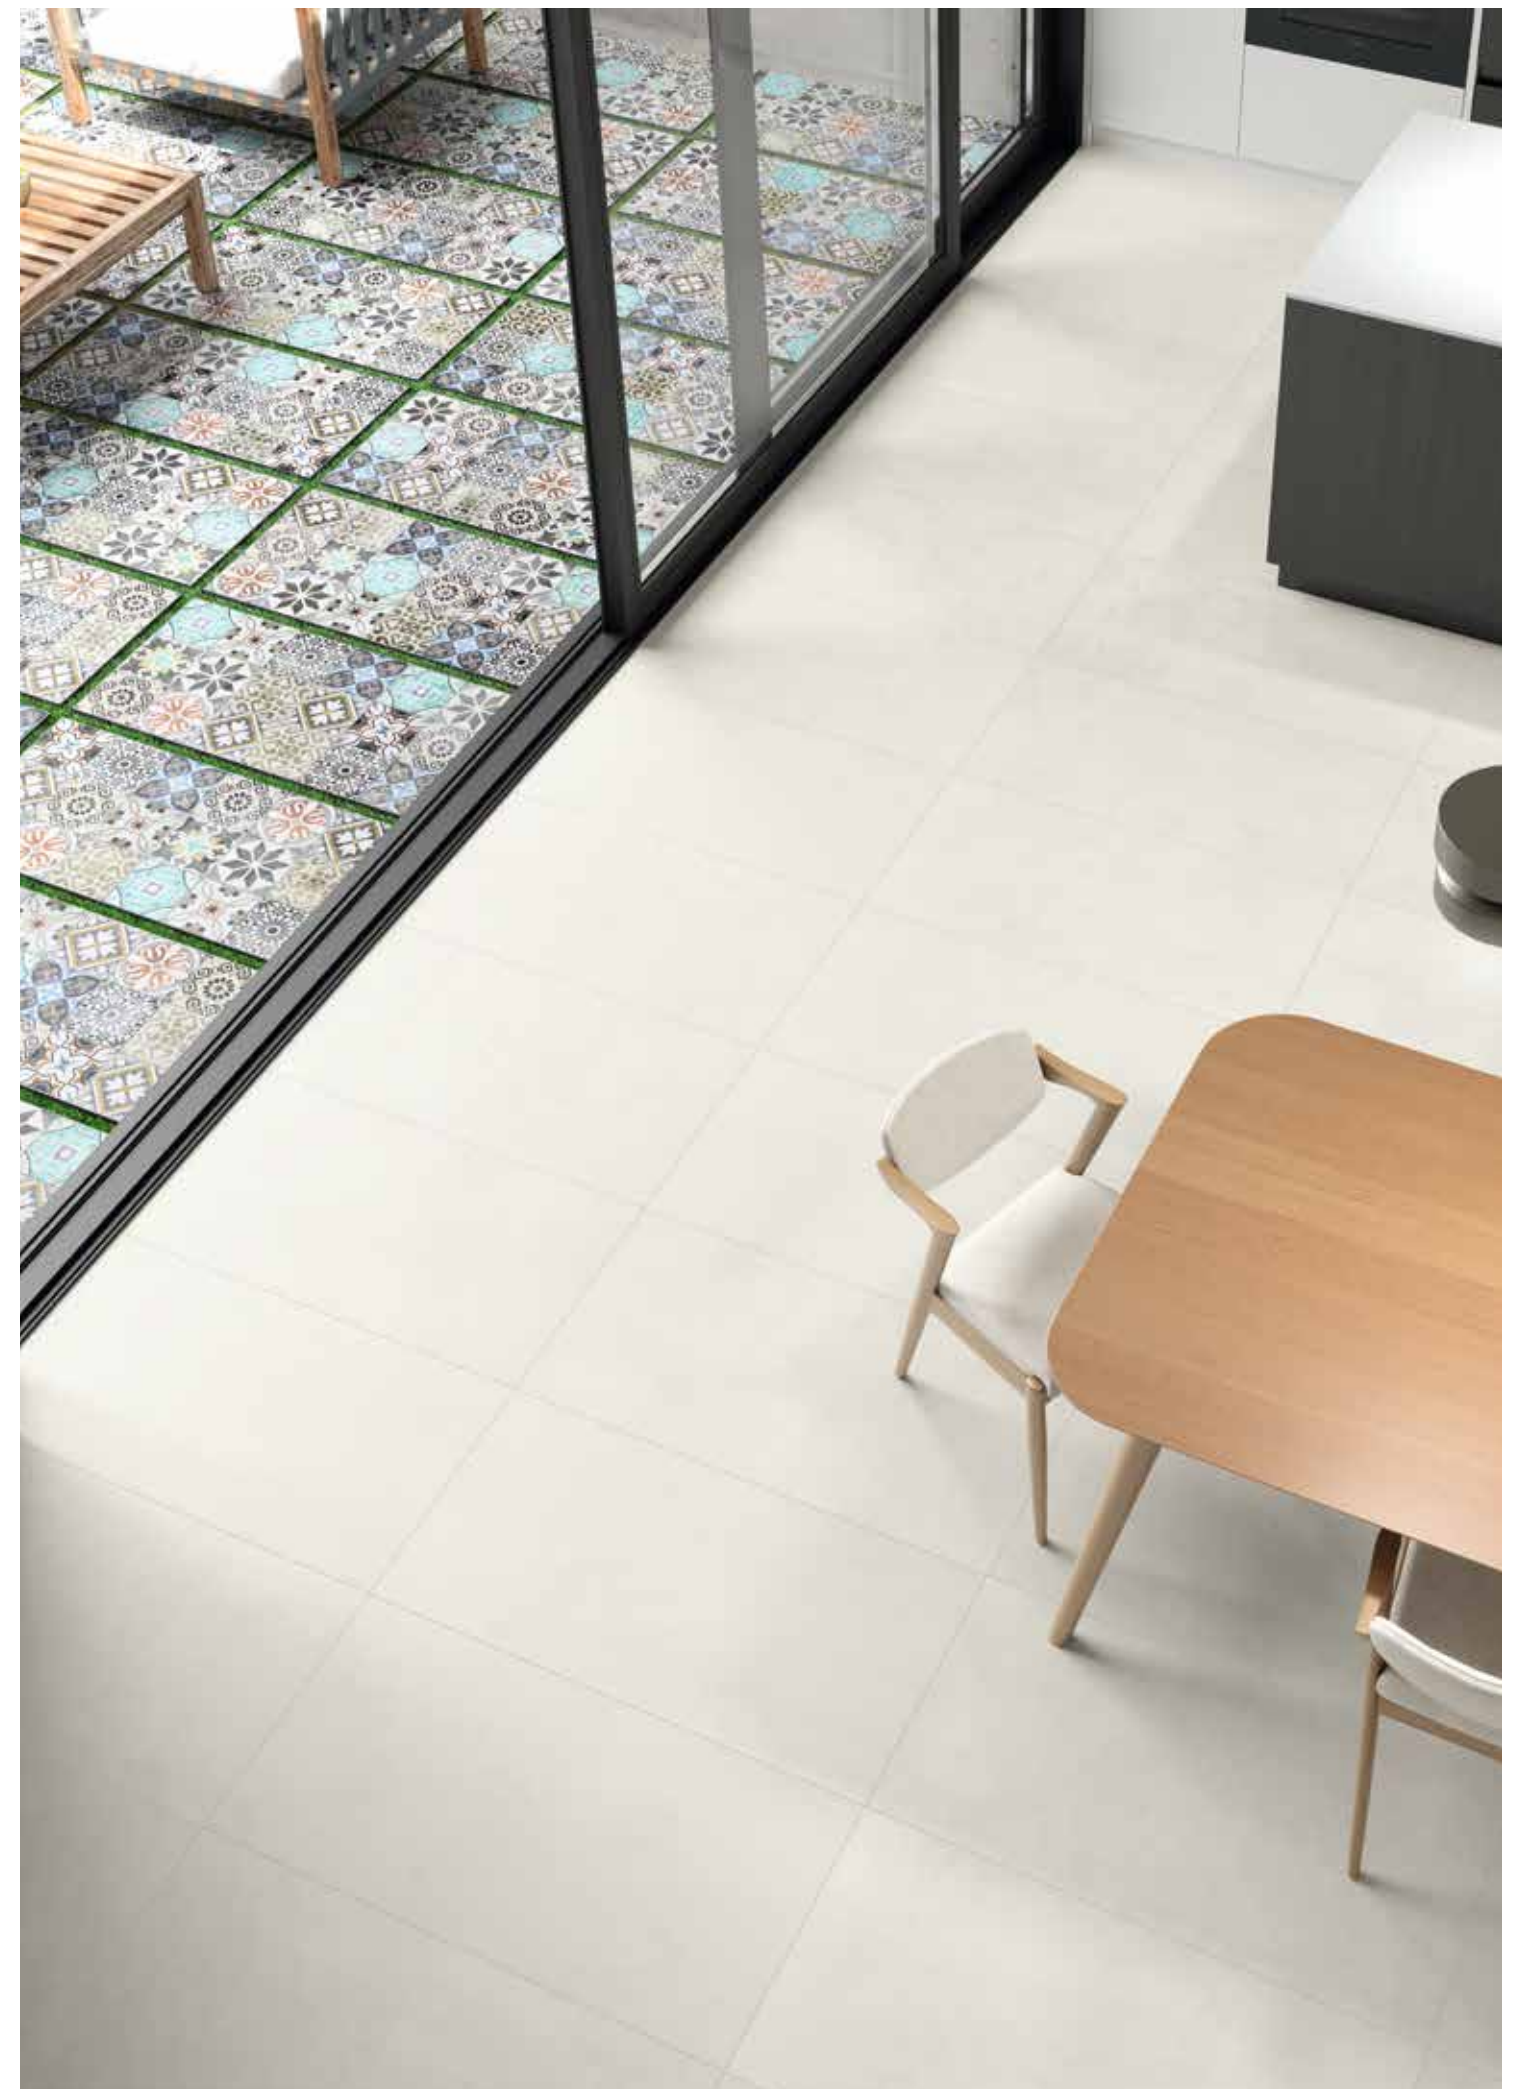

# STUDIO 2CM

Porcelain Rectified Slight Variation Thickness 2CM  
 Porcelánico Rectificado Ligera Variación Espesor 2CM

Studio Ivory Outdoor 2CM  
 49,75x99,55 cm - 19,59"x39,19"  
 G-3234

Studio Grey Outdoor 2CM  
 49,75x99,55 cm - 19,59"x39,19"  
 G-3234

Studio Anthracite Outdoor 2CM  
 49,75x99,55 cm - 19,59"x39,19"  
 G-3234

Studio Stamp Outdoor 2CM\*  
 49,75x99,55 cm - 19,59"x39,19"  
 G-3234

\*Studio Stamp Outdoor 2 CM consists of 9 different aleatory patterns |  
 \*Studio Stamp Outdoor 2 CM se compone de 9 decoraciones diferentes aleatorias

Floor: Studio Ivory 49,75x99,55 cm-Studio Stamp Outdoor 2CM 49,75x99,55 cm

UNE-ENV 12633

CLASE 3

DIN 51130

R11 A+B+C

ANSI A 137.1-2012

DCOF>0.42

BS 7976