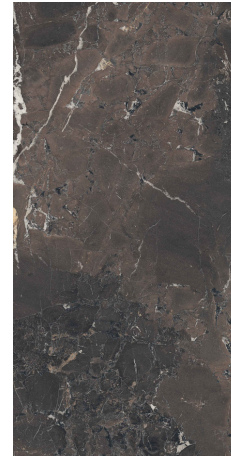

PULPIS IVORY
ANTIQUE 3D
24"X48"

BIANCO VAGLI
ANTIQUE 3D
24"X48"

QUARZITE LUNA
ANTIQUE 3D
24"X48"

GREY
SOAPSTONE
ANTIQUE 3D
24"X48"

BRECCIA
IMPERIALE
ANTIQUE 3D
24"X48"

DARK STONE
ANTIQUE 3D
24"X48"

PULPIS IVORY MEDLEY
NATURAL 3D
24"X48"

QUARZITE LUNA MEDLEY
NATURAL 3D
24"X48"

BRECCIA IMPERIALE MEDLEY
NATURAL 3D
24"X48"

QUARZITE LUNA
CHEVRON NAT.
3"X16"

BIANCO VAGLI
CHEVRON NAT.
3"X16"

BRECCIA IMPERIALE
CHEVRON NAT.
3"X16"

TECHNICAL INFORMATION:

AVAILABLE FOR SPECIAL ORDER:

Special order products are subject to a minimum 10-12 week order time

COLOURS	Rosa Perlino
FINISHES	Lux Natural Soft 3D
SIZES (IN) / SHAPE	48"x110" 6mm 48"x48" 24"x48"

Extended Catalogue Available upon request