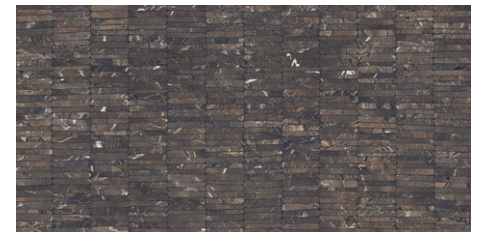

PULPIS IVORY
ANTIQUE 3D
24"X48"

BIANCO VAGLI
ANTIQUE 3D
24"X48"

QUARZITE LUNA
ANTIQUE 3D
24"X48"

GREY
SOAPSTONE
ANTIQUE 3D
24"X48"

BRECCIA
IMPERIALE
ANTIQUE 3D
24"X48"

DARK STONE
ANTIQUE 3D
24"X48"

PULPIS IVORY MEDLEY
NATURAL 3D
24"X48"

QUARZITE LUNA MEDLEY
NATURAL 3D
24"X48"

BRECCIA IMPERIALE MEDLEY
NATURAL 3D
24"X48"

QUARZITE LUNA
CHEVRON NAT.
3"X16"

BIANCO VAGLI
CHEVRON NAT.
3"X16"

BRECCIA IMPERIALE
CHEVRON NAT.
3"X16"

TECHNICAL INFORMATION:

AVAILABLE FOR SPECIAL ORDER:

Special order products are subject to a minimum 10-12 week order time

COLOURS	Rosa Perlino
FINISHES	Lux Natural Soft 3D
SIZES (IN) / SHAPE	48"x110" 6mm 48"x48" 24"x48"

Extended Catalogue Available upon request