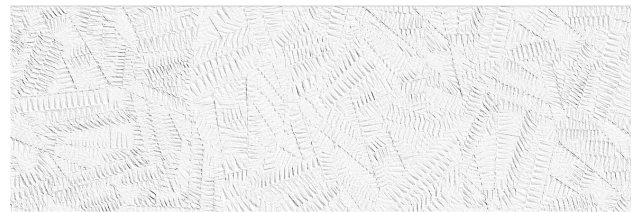

VOLUMI MATTE
12.8"x39"

TAHITI MATTE
12.8"x39"

RIGHE MATTE
12.8"x39"

GEORGETTE MATTE
12.8"x39"

TECHNICAL INFORMATION:

	Material:	Ceramic
	Floor / Wall:	Wall
	Shade Variance:	V2
	Breaking Strength:	N/A
	Thickness:	8.5 mm
	Rectified Tile:	Yes
	Water Absorption:	> 10%
	Slip Resistance:	N/A
	Stain Resistance:	RESISTANT
	Frost Resistance:	NPD
	Abrasion Resistance:	N/A
	Chemical Resistance:	RESISTANT

AVAILABLE FOR SPECIAL ORDER:

Special order products are subject to a minimum 10-12 week order time

COLOURS	Eucalipto Komorebi Onde Origami
FINISHES	Matte
SIZES (IN) / SHAPE	12.8"x39"

Extended Catalogue Available upon request