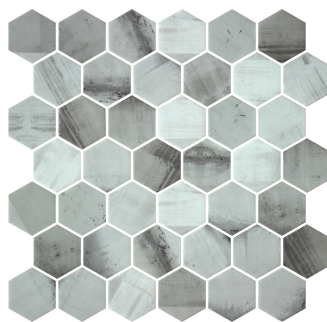

PENNY LUBE
11.25"X11.18"

HEX XL LUBE
11.25"X11.18"

PENNY NORA
11.25"x11.18"

HEX XL NORA
11.25"x11.18"

PENNY RYN
11.25"X11.18"

HEX XL RYN
11.25"X11.18"

PENNY THASSOS
11.25"X11.18"

HEX XL THASSOS
11.25"X11.18"

AVAILABLE FOR SPECIAL ORDER:

Special order products are subject to a minimum 6-8 week order time

COLOUR	FINISH	SIZES (IN) / SHAPE

TECHNICAL INFORMATION:

 Material:	Glass	 Water Absorption:	0%
 Floor / Wall:	Floor -Pool + Residential Wall - Int Ext	 Slip Resistance:	R11
 Shade Variance:	V3	 Stain Resistance:	Resistant
 Breaking Strength:	Resistant	 Frost Resistance:	Resistant
 Thickness:	5.6mm	 Abrasion Resistance:	MOHS 5
 Rectified Tile:	No	 Chemical Resistance:	Resistant