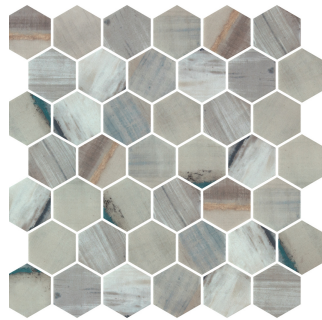

PENNY LUBE
11.25"X11.18"

HEX XL LUBE
11.25"X11.18"

PENNY NORA
11.25"x11.18"

HEX XL NORA
11.25"x11.18"

PENNY RYN
11.25"X11.18"

HEX XL RYN
11.25"X11.18"

PENNY THASSOS
11.25"X11.18"

HEX XL THASSOS
11.25"X11.18"

AVAILABLE FOR SPECIAL ORDER:

Special order products are subject to a minimum 6-8 week order time

COLOUR	FINISH	SIZES (IN) / SHAPE

TECHNICAL INFORMATION:

 Material:	Glass	 Water Absorption:	0%
 Floor / Wall:	Floor -Pool + Residential Wall - Int Ext	 Slip Resistance:	R11
 Shade Variance:	V3	 Stain Resistance:	Resistant
 Breaking Strength:	Resistant	 Frost Resistance:	Resistant
 Thickness:	5.6mm	 Abrasion Resistance:	MOHS 5
 Rectified Tile:	No	 Chemical Resistance:	Resistant

PACKAGING INFORMATION:

SIZE	11.25x11.18 Hexagon Mosaic	11.25x11.18 Penny Mosaic
U/M	Pieces	Pieces
UM / Box	6	12
UM / Pc	.90	.90
SF / Pallet		
Boxes / Pallet		