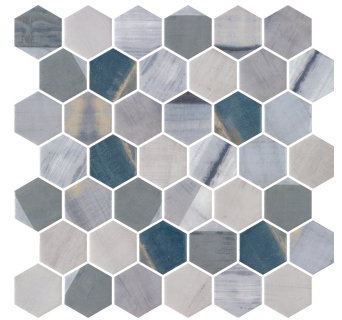

PENNY LUBE
11.25"X11.18"

HEX XL LUBE
11.25"X11.18"

PENNY NORA
11.25"x11.18"

HEX XL NORA
11.25"x11.18"

PENNY RYN
11.25"X11.18"

HEX XL RYN
11.25"X11.18"

PENNY THASSOS
11.25"X11.18"

HEX XL THASSOS
11.25"X11.18"

AVAILABLE FOR SPECIAL ORDER:

Special order products are subject to a minimum 6-8 week order time

COLOUR	FINISH	SIZES (IN) / SHAPE

TECHNICAL INFORMATION:

 Material:	Glass	 Water Absorption:	0%
 Floor / Wall:	Floor -Pool + Residential Wall - Int Ext	 Slip Resistance:	R11
 Shade Variance:	V3	 Stain Resistance:	Resistant
 Breaking Strength:	Resistant	 Frost Resistance:	Resistant
 Thickness:	5.6mm	 Abrasion Resistance:	MOHS 5
 Rectified Tile:	No	 Chemical Resistance:	Resistant