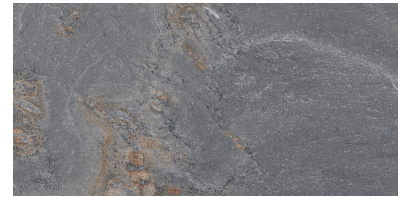

WHITE MATTE
24"x48"

BEIGE MATTE
24"x48"

GREY MATTE
24"x48"

WHITE MATTE
24"x24"

BEIGE MATTE
24"x24"

GREY MATTE
24"x24"

WHITE MATTE
4"x12"

BEIGE MATTE
4"x12"

GREY MATTE
4"x12"

WHITE MATTE MOSAIC
12"x12"

BEIGE MATTE MOSAIC
12"x12"

GREY MATTE MOSAIC
12"x12"

AVAILABLE FOR SPECIAL ORDER:

Special order products are subject to a minimum 6-8 week order time

COLOUR	FINISH	SIZES (IN) / SHAPE
Grey	Matte	12"x24" 12"x12" 11.5"x10" Hex Mosaic 11.5"x24" Muretto Mosaic
White	Matte	12"x24" 12"x12" 11.5"x10" Hex Mosaic 11.5"x24" Muretto Mosaic
Beige	Matte	12"x24" 12"x12" 11.5"x10" Hex Mosaic 11.5"x24" Muretto Mosaic