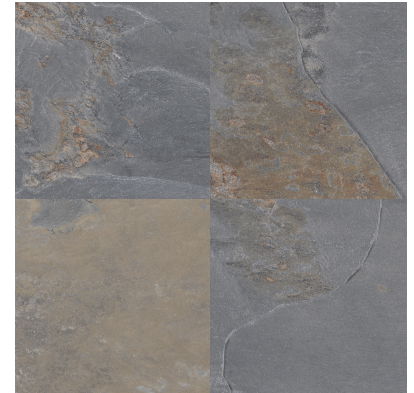

WHITE MATTE
24"x48"

BEIGE MATTE
24"x48"

GREY MATTE
24"x48"

WHITE MATTE
24"x24"

BEIGE MATTE
24"x24"

GREY MATTE
24"x24"

WHITE MATTE
4"x12"

BEIGE MATTE
4"x12"

GREY MATTE
4"x12"

WHITE MATTE MOSAIC
12"x12"

BEIGE MATTE MOSAIC
12"x12"

GREY MATTE MOSAIC
12"x12"

AVAILABLE FOR SPECIAL ORDER:

Special order products are subject to a minimum 6-8 week order time

COLOUR	FINISH	SIZES (IN) / SHAPE
Grey	Matte	12"x24" 12"x12" 11.5"x10" Hex Mosaic 11.5"x24" Muretto Mosaic
White	Matte	12"x24" 12"x12" 11.5"x10" Hex Mosaic 11.5"x24" Muretto Mosaic
Beige	Matte	12"x24" 12"x12" 11.5"x10" Hex Mosaic 11.5"x24" Muretto Mosaic