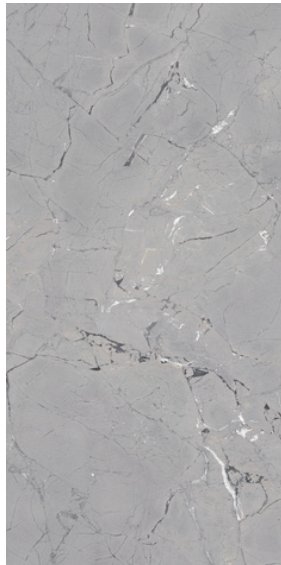

CLIFF SHAPED
39.4"x108" 6MM

THUNDER SHAPED
39.4"x108" 6MM

THUNDER NATURAL
24"x48"

ICEBURG SHAPED
39.4"x108" 6MM

IECBURG NATURAL
24"x48"

TECHNICAL INFORMATION:

	Material:	Porcelain
	Floor / Wall:	Both
	Shade Variance:	V3
	Breaking Strength:	> 1300 N
	Thickness:	10 mm
	Rectified Tile:	Yes
	Water Absorption:	<0.5%
	Slip Resistance:	DCOF \geq 0,42
	Stain Resistance:	RESISTANT
	Frost Resistance:	RESISTANT
	Abrasion Resistance:	4
	Chemical Resistance:	RESISTANT

AVAILABLE FOR SPECIAL ORDER:

Special order products are subject to a minimum 10-12 week order time

COLOURS	Volcano
FINISHES	Shaped Polished Natural
SIZES (IN) / SHAPE	39"x109" 40"x71" 40"x40" 30"x60" 24"x48" 13"x40" Specialty Mosaics