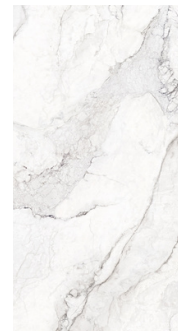

CLIFF SHAPED
39.4"x108" 6MM

THUNDER SHAPED
39.4"x108" 6MM

THUNDER NATURAL
24"x48"

ICEBURG SHAPED
39.4"x108" 6MM

IECBURG NATURAL
24"x48"

TECHNICAL INFORMATION:

	Material:	Porcelain
	Floor / Wall:	Both
	Shade Variance:	V3
	Breaking Strength:	> 1300 N
	Thickness:	10 mm
	Rectified Tile:	Yes
	Water Absorption:	<0.5%
	Slip Resistance:	DCOF \geq 0,42
	Stain Resistance:	RESISTANT
	Frost Resistance:	RESISTANT
	Abrasion Resistance:	4
	Chemical Resistance:	RESISTANT

AVAILABLE FOR SPECIAL ORDER:

Special order products are subject to a minimum 10-12 week order time

COLOURS	Volcano
FINISHES	Shaped Polished Natural
SIZES (IN) / SHAPE	39"x109" 40"x71" 40"x40" 30"x60" 24"x48" 13"x40" Specialty Mosaics