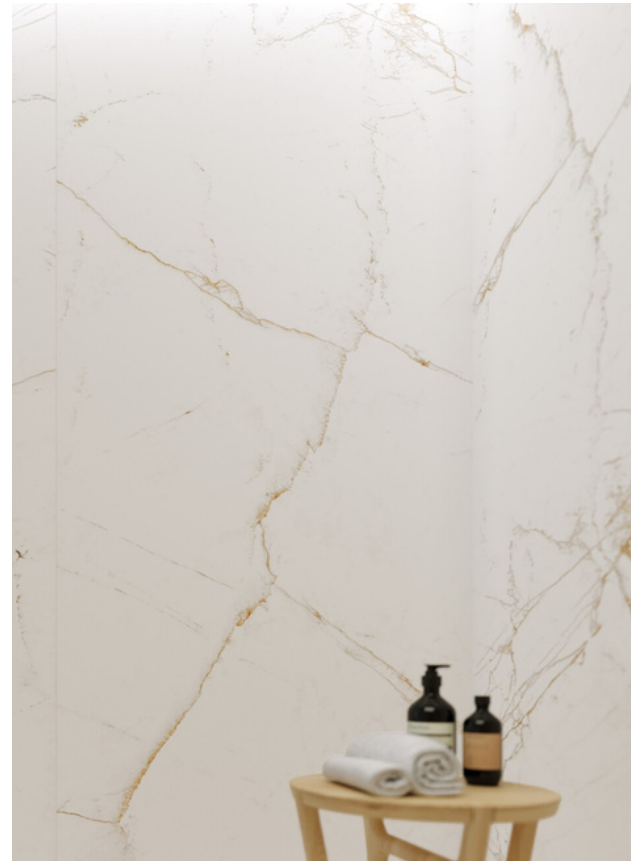

WHITE SHAPED  
39.4"x108" 6MM

WHITE NATURAL  
24"x48"

## TECHNICAL INFORMATION:

	Material:	Porcelain
	Floor / Wall:	Both
	Shade Variance:	V3
	Breaking Strength:	> 1300 N
	Thickness:	9 mm
	Rectified Tile:	Yes
	Water Absorption:	<0.5%
	Slip Resistance:	DCOF $\geq$ 0,42
	Stain Resistance:	RESISTANT
	Frost Resistance:	RESISTANT
	Abrasion Resistance:	4
	Chemical Resistance:	RESISTANT