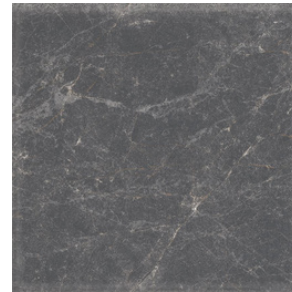

GREY NATURAL
8"X8"

WHITE NATURAL
8"X8"

BLACK NATURAL
8"X8"

GREY & WHITE

BLACK & WHITE

TECHNICAL INFORMATION:

	Material:	Porcelain
	Floor / Wall:	Both
	Shade Variance:	V2
	Breaking Strength:	> 1300
	Thickness:	10 mm
	Rectified Tile:	Yes
	Water Absorption:	<0.5%
	Slip Resistance:	DCOF ≥ 0,42
	Stain Resistance:	RESISTANT
	Frost Resistance:	RESISTANT
	Abrasion Resistance:	< 140 mm ³
	Chemical Resistance:	RESISTANT

AVAILABLE FOR SPECIAL ORDER:

Special order products are subject to a minimum 10-12 week order time

COLOURS	Athens Barcelona Florence London Madrid Pisa Rome Siena Venice
FINISHES	Natural
SIZES (IN) / SHAPE	24"x48" 24"x24" 12"x24" 12"x12" 8"x8"