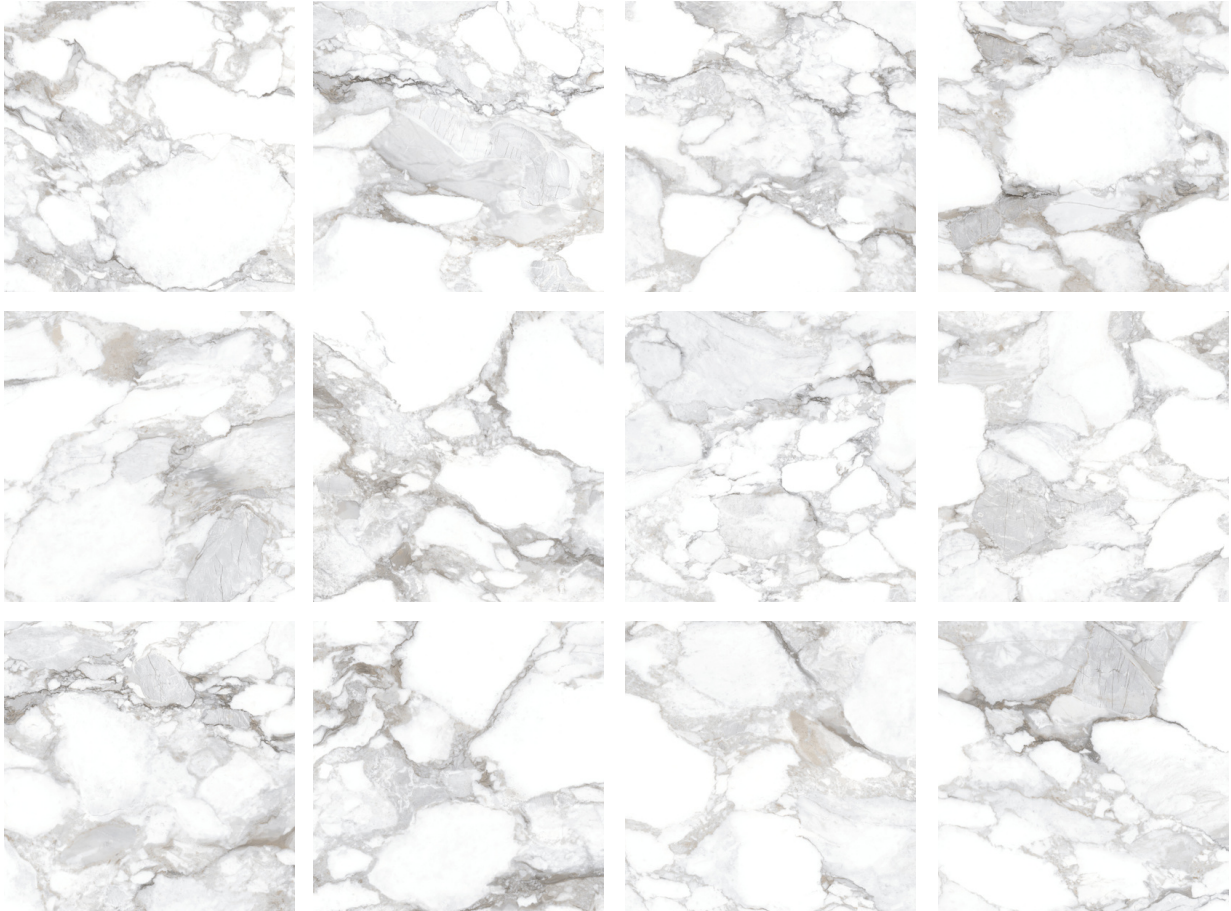

FACES - 24"x48" - 12