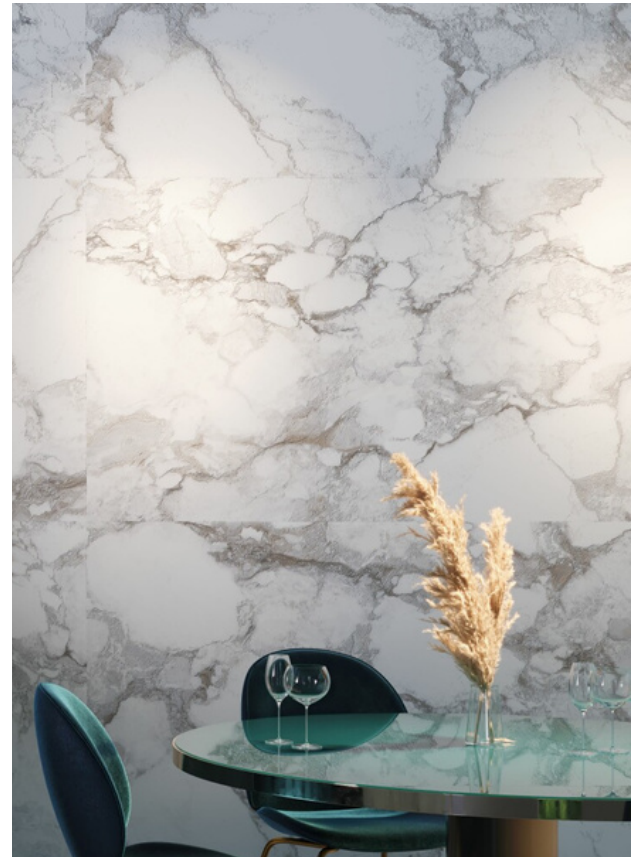

WHITE SHAPED
39.4"x108" 6MM

WHITE SHAPED
39.5"x39.5"

TECHNICAL INFORMATION:

	Material:	Porcelain
	Floor / Wall:	Both
	Shade Variance:	V3
	Breaking Strength:	≥ 1300 N
	Thickness:	8 mm
	Rectified Tile:	Yes
	Water Absorption:	<0.5%
	Slip Resistance:	DCOF ≥ 0,42
	Stain Resistance:	RESISTANT
	Frost Resistance:	RESISTANT
	Abrasion Resistance:	< 175 mm ³
	Chemical Resistance:	RESISTANT

AVAILABLE FOR SPECIAL ORDER:

Special order products are subject to a minimum 10-12 week order time

COLOURS	
FINISHES	Shaped Polished Natural
SIZES (IN) / SHAPE	39"x109" 40"x71" 40"x40" 30"x60" 24"x48" 13"x40" Specialty Mosaics