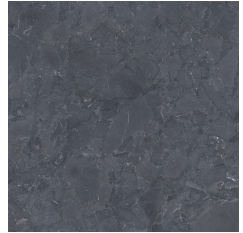

WHITE WIRE NATURAL
24"x48"

BEIGE WIRE NATURAL
24"x48"

GREY WIRE NATURAL
24"x48"

NERO WIRE NATURAL
24"x48"

WHITE NATURAL
24"x48"

BEIGE NATURAL
24"x48"

GREY NATURAL
24"x48"

NERO NATURAL
24"x48"

WHITE NATURAL
35.5"x35.5"

BEIGE NATURAL
35.5"x35.5"

GREY NATURAL
35.5"x35.5"

NERO NATURAL
35.5"x35.5"

WHITE CHEVRON
NATURAL
2.9"x23"

BEIGE CHEVRON
NATURAL
2.9"x23"

GREY CHEVRON
NATURAL
2.9"x23"

NERO CHEVRON
NATURAL
2.9"x23"

WHITE HEX NAT.
10"x10"

BEIGE HEX NAT.
10"x10"

MOSAICO PYRAMID
WARM NATURAL
14"x14"

MOSAICO PICKET
T18 NATURAL
11"x10"

GREY HEX NAT.
10"x10"

NERO HEX NAT.
10"x10"

MOSAICO PICKET
T18 LAPPATO
11"x10"

TECHNICAL INFORMATION: