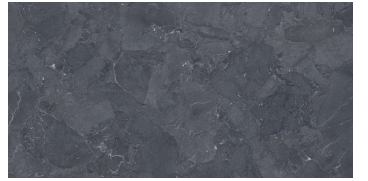

WHITE WIRE NATURAL
24"x48"

BEIGE WIRE NATURAL
24"x48"

GREY WIRE NATURAL
24"x48"

NERO WIRE NATURAL
24"x48"

WHITE NATURAL
24"x48"

BEIGE NATURAL
24"x48"

GREY NATURAL
24"x48"

NERO NATURAL
24"x48"

WHITE NATURAL
35.5"x35.5"

BEIGE NATURAL
35.5"x35.5"

GREY NATURAL
35.5"x35.5"

NERO NATURAL
35.5"x35.5"

WHITE CHEVRON
NATURAL
2.9"x23"

BEIGE CHEVRON
NATURAL
2.9"x23"

GREY CHEVRON
NATURAL
2.9"x23"

NERO CHEVRON
NATURAL
2.9"x23"

WHITE HEX NAT.
10"x10"

BEIGE HEX NAT.
10"x10"

MOSAICO PYRAMID
WARM NATURAL
14"x14"

MOSAICO PICKET
T18 NATURAL
11"x10"

GREY HEX NAT.
10"x10"

NERO HEX NAT.
10"x10"

MOSAICO PICKET
T18 LAPPATO
11"x10"

TECHNICAL INFORMATION: