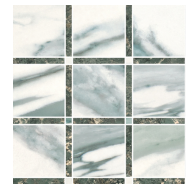

ORO ESAGONA
MOSAIC GLOSSY
10.5"X11"

ORO HERRINGBONE
MOSAIC GLOSSY
11"X13"

EMERALD ESAGONA
MOSAIC GLOSSY
10.5"X11"

EMERALD
HERRINGBONE MOSAIC
GLOSSY
11"X13"

ORO TIMELESS
MOSAIC GLOSSY
12"X12"

ORO ESAGONA
GLOSSY
6"X6.5"

EMERALD TIMELESS
MOSAIC GLOSSY
12"X12"

EMERALD ESAGONA
GLOSSY
6"X6.5"

ORO GLOSSY
24"X24"

ORO GLOSSY
4"X12"

EMERALD GLOSSY
24"X24"

EMERALD GLOSSY
4"X12"

AVAILABLE FOR SPECIAL ORDER:

Special order products are subject to a minimum 6-8 week order time