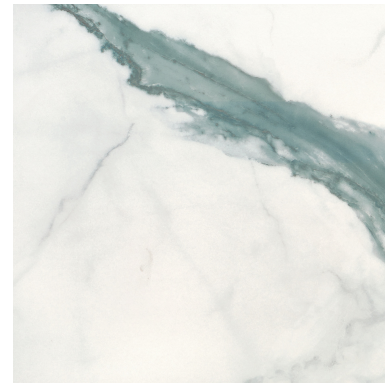

EMERALD TIMELESS
MOSAIC GLOSSY
12"X12"

EMERALD ESAGONA
GLOSSY
6"X6.5"

ORO GLOSSY
24"X24"

ORO GLOSSY
4"X12"

EMERALD GLOSSY
24"X24"

EMERALD GLOSSY
4"X12"

AVAILABLE FOR SPECIAL ORDER:

Special order products are subject to a minimum 6-8 week order time