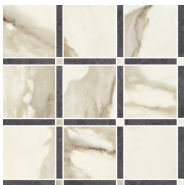

ORO ESAGONA
MOSAIC GLOSSY
10.5"X11"

ORO HERRINGBONE
MOSAIC GLOSSY
11"X13"

EMERALD ESAGONA
MOSAIC GLOSSY
10.5"X11"

EMERALD
HERRINGBONE MOSAIC
GLOSSY
11"X13"

ORO TIMELESS
MOSAIC GLOSSY
12"X12"

ORO ESAGONA
GLOSSY
6"X6.5"

EMERALD TIMELESS
MOSAIC GLOSSY
12"X12"

EMERALD ESAGONA
GLOSSY
6"X6.5"

ORO GLOSSY
24"X24"

ORO GLOSSY
4"X12"

EMERALD GLOSSY
24"X24"

EMERALD GLOSSY
4"X12"

AVAILABLE FOR SPECIAL ORDER:

Special order products are subject to a minimum 6-8 week order time