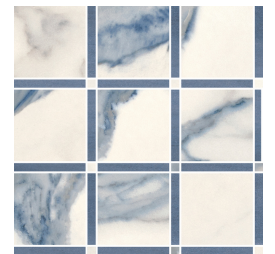

BLUE GLOSSY  
24"X24"

BLUE GLOSSY  
4"X12"

BLUE ESAGONA GLOSSY  
6"X6.5"

BLUE HERRINGBONE  
MOSAIC GLOSSY  
11"X13"

BLUE ESAGONA  
MOSAIC GLOSSY  
10.5"X11"

BLUE TIMELESS  
MOSAIC GLOSSY  
12"X12"

### AVAILABLE FOR SPECIAL ORDER:

Special order products are subject to a minimum 6-8 week order time

COLOUR	FINISH	SIZES (IN) / SHAPE
Blue	Natural	24"x48"   24"x24"   12"x24"   12"x12"   4"x12"   2"x2" Mosaic   Specialty Mosaics
	Polished	24"x48"   12"x24"   12"x12"   2"x2" Mosaic