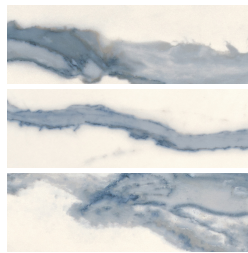

BLUE GLOSSY  
24"X24"

BLUE GLOSSY  
4"X12"

BLUE ESAGONA GLOSSY  
6"X6.5"

BLUE HERRINGBONE  
MOSAIC GLOSSY  
11"X13"

BLUE ESAGONA  
MOSAIC GLOSSY  
10.5"X11"

BLUE TIMELESS  
MOSAIC GLOSSY  
12"X12"

### AVAILABLE FOR SPECIAL ORDER:

Special order products are subject to a minimum 6-8 week order time

COLOUR	FINISH	SIZES (IN) / SHAPE
Blue	Natural	24"x48"   24"x24"   12"x24"   12"x12"   4"x12"   2"x2" Mosaic   Specialty Mosaics
	Polished	24"x48"   12"x24"   12"x12"   2"x2" Mosaic