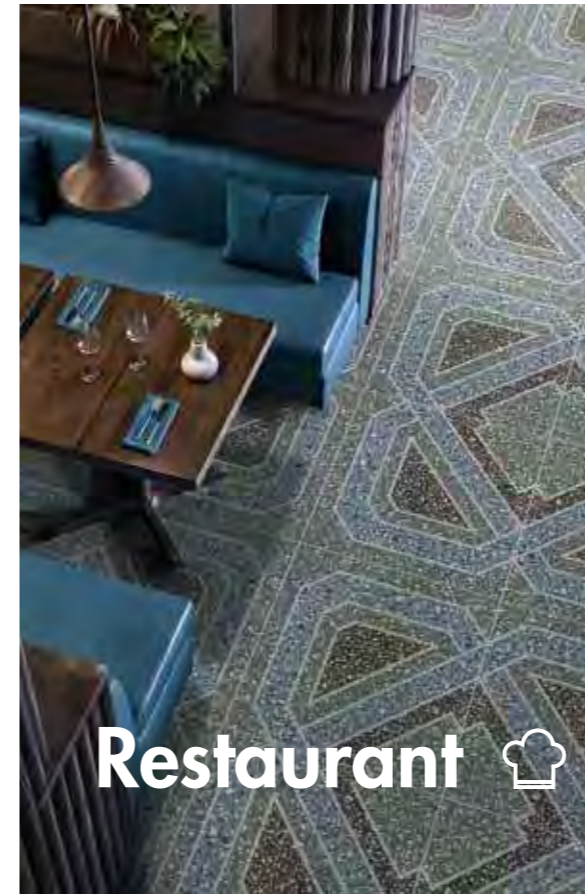

Lounge Bar

Restaurant

Everywhere

The large sizes reduce the perception of the grout joints and give free rein to the creativity of architects and interior designers, who can use porcelain slabs in the most diverse applications. WIDE&STYLE can be used on floors and walls in residential spaces (bathrooms, kitchens, living rooms and bedrooms) or can be adopted as a distinctive element in commercial projects (lounge bars, restaurants, shops). It also opens up new opportunities for cladding exterior façades. To expand the potential applications of porcelain, the WIDE&STYLE slabs are available in 3 versions: DIGIT+, produced by high-definition digital printing, combined with a firing process at around 800°C to make the surfaces supremely durable even when subject to the most extreme conditions (thermal shock, chemicals, moisture) and FLOOR DIGIT+, characterized by a vitreous layer capable of protecting the surfaces from prolonged walking exposure.