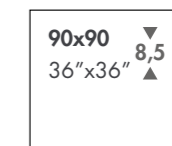

Floor Decor

From Ceramic Wallpaper to Ceramic Rugs. Wide&Style is extending the concept of digital decoration of porcelain surfaces from walls to floors and offering new creative potential for interior design. An original concept based on the decorated floor trend, ceramic rugs are ideal not just for residential interiors but also for collective spaces where high technical performance is essential. Latest-generation digital technologies create bright, intense colours even on tiles fired at very high temperatures that consequently have excellent wear and foot traffic resistance. The aesthetics and patterns specially designed for these decorations compare favourably with those of the world of fabrics, while the unique qualities of porcelain guarantee exceptional levels of hygiene and practicality of use. For this application, Wide&Style opts for a square format in the two sizes 90x90 cm and 120x120 cm.