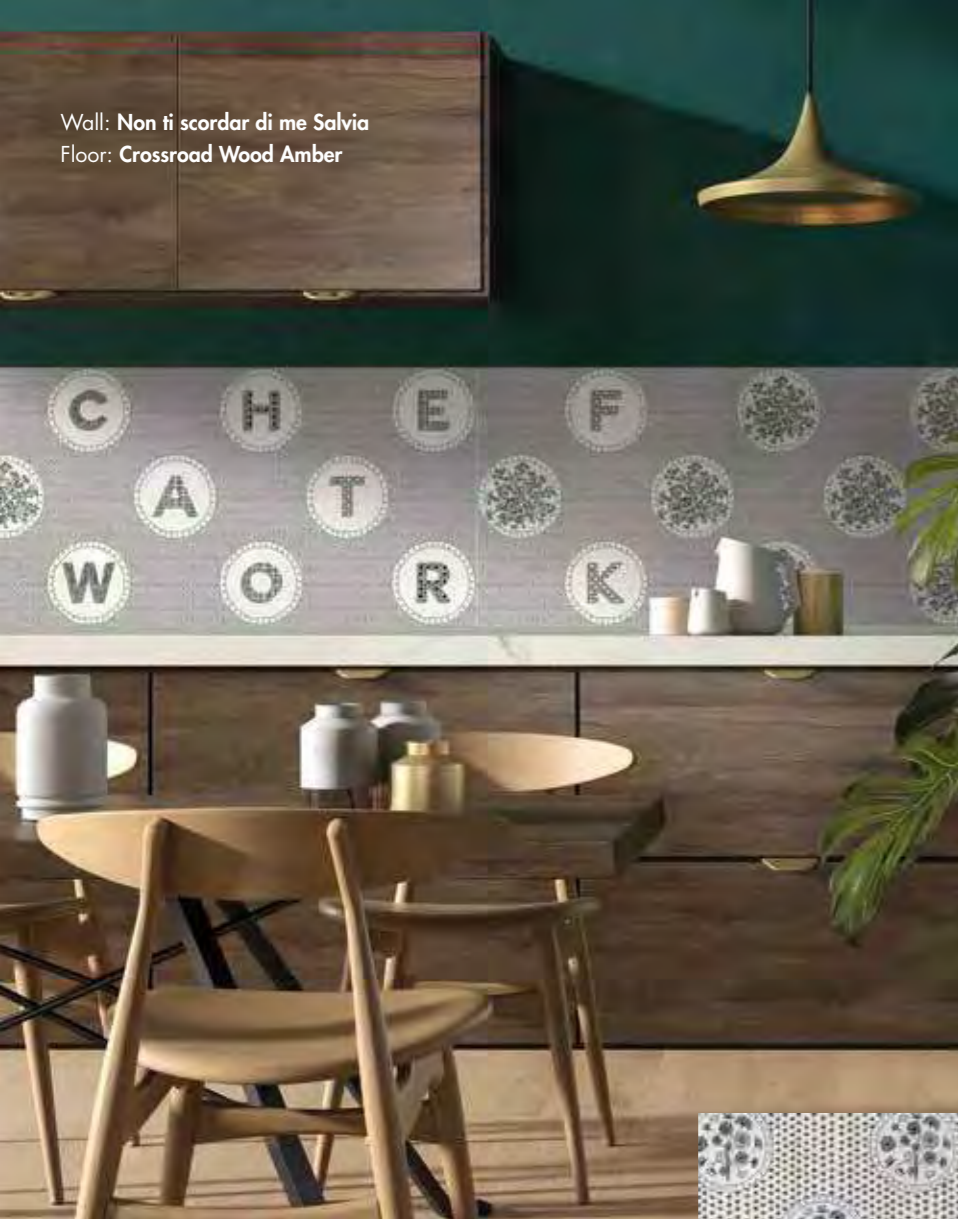

Wall: Non ti scordar di me Salvia
Floor: Crossroad Wood Amber