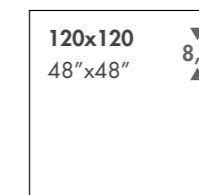

Floor Decor

From Ceramic Wallpaper to Ceramic Rugs. Wide&Style is extending the concept of digital decoration of porcelain surfaces from walls to floors and offering new creative potential for interior design. An original concept based on the decorated floor trend, ceramic rugs are ideal not just for residential interiors but also for collective spaces where high technical performance is essential. Latest-generation digital technologies create bright, intense colours even on tiles fired at very high temperatures that consequently have excellent wear and foot traffic resistance. The aesthetics and patterns specially designed for these decorations compare favourably with those of the world of fabrics, while the unique qualities of porcelain guarantee exceptional levels of hygiene and practicality of use. For this application, Wide&Style opts for a square format in the two sizes 90x90 cm and 120x120 cm.