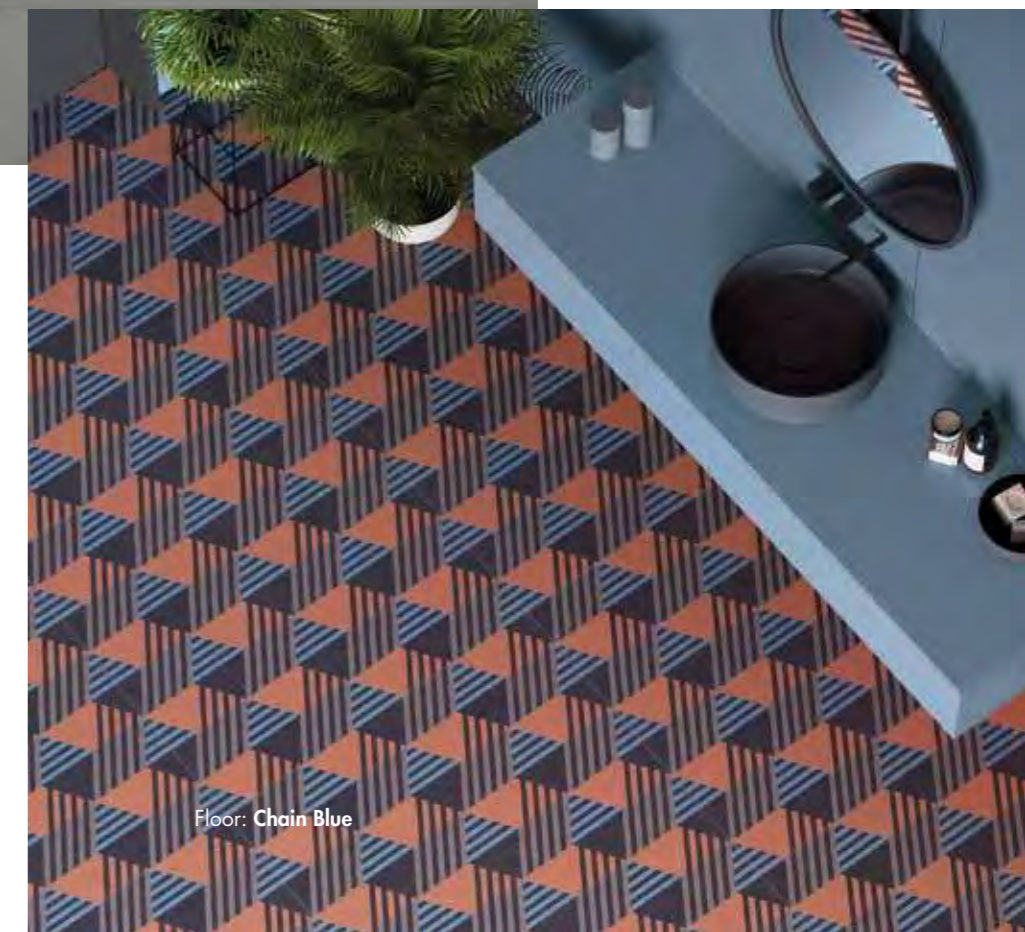

Wall: Chain Green
Floor: LAB325 Base Pepper

Chain

Chain Green

Chain Blue

Floor: Chain Blue

Disponibile nei formati | Available in sizes:

160x320
64"x128"

120x280
48"x112"