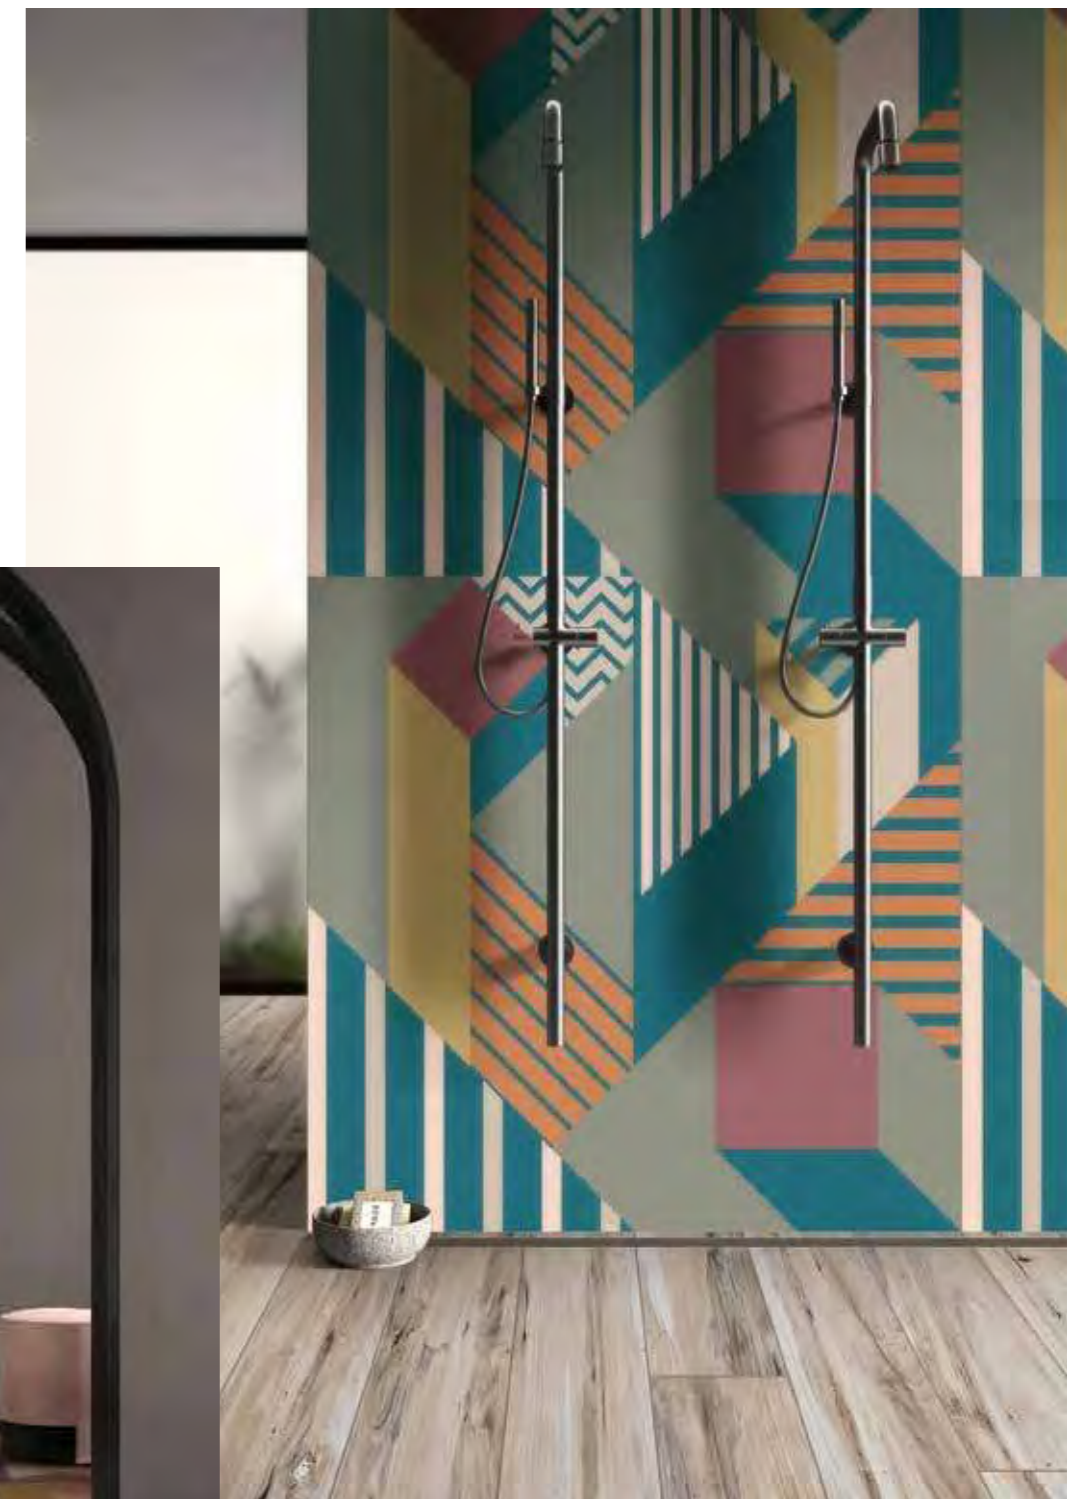

120x240 (4pz)
48"x96" (4pz)

120x120
48"x48"

90x90
34"x34"

Art Shapes

Perspective

Wall: Perspective Military
Floor: Nest Beige

Wall: Rainbow Phard
Floor: Perspective Brown

Brown