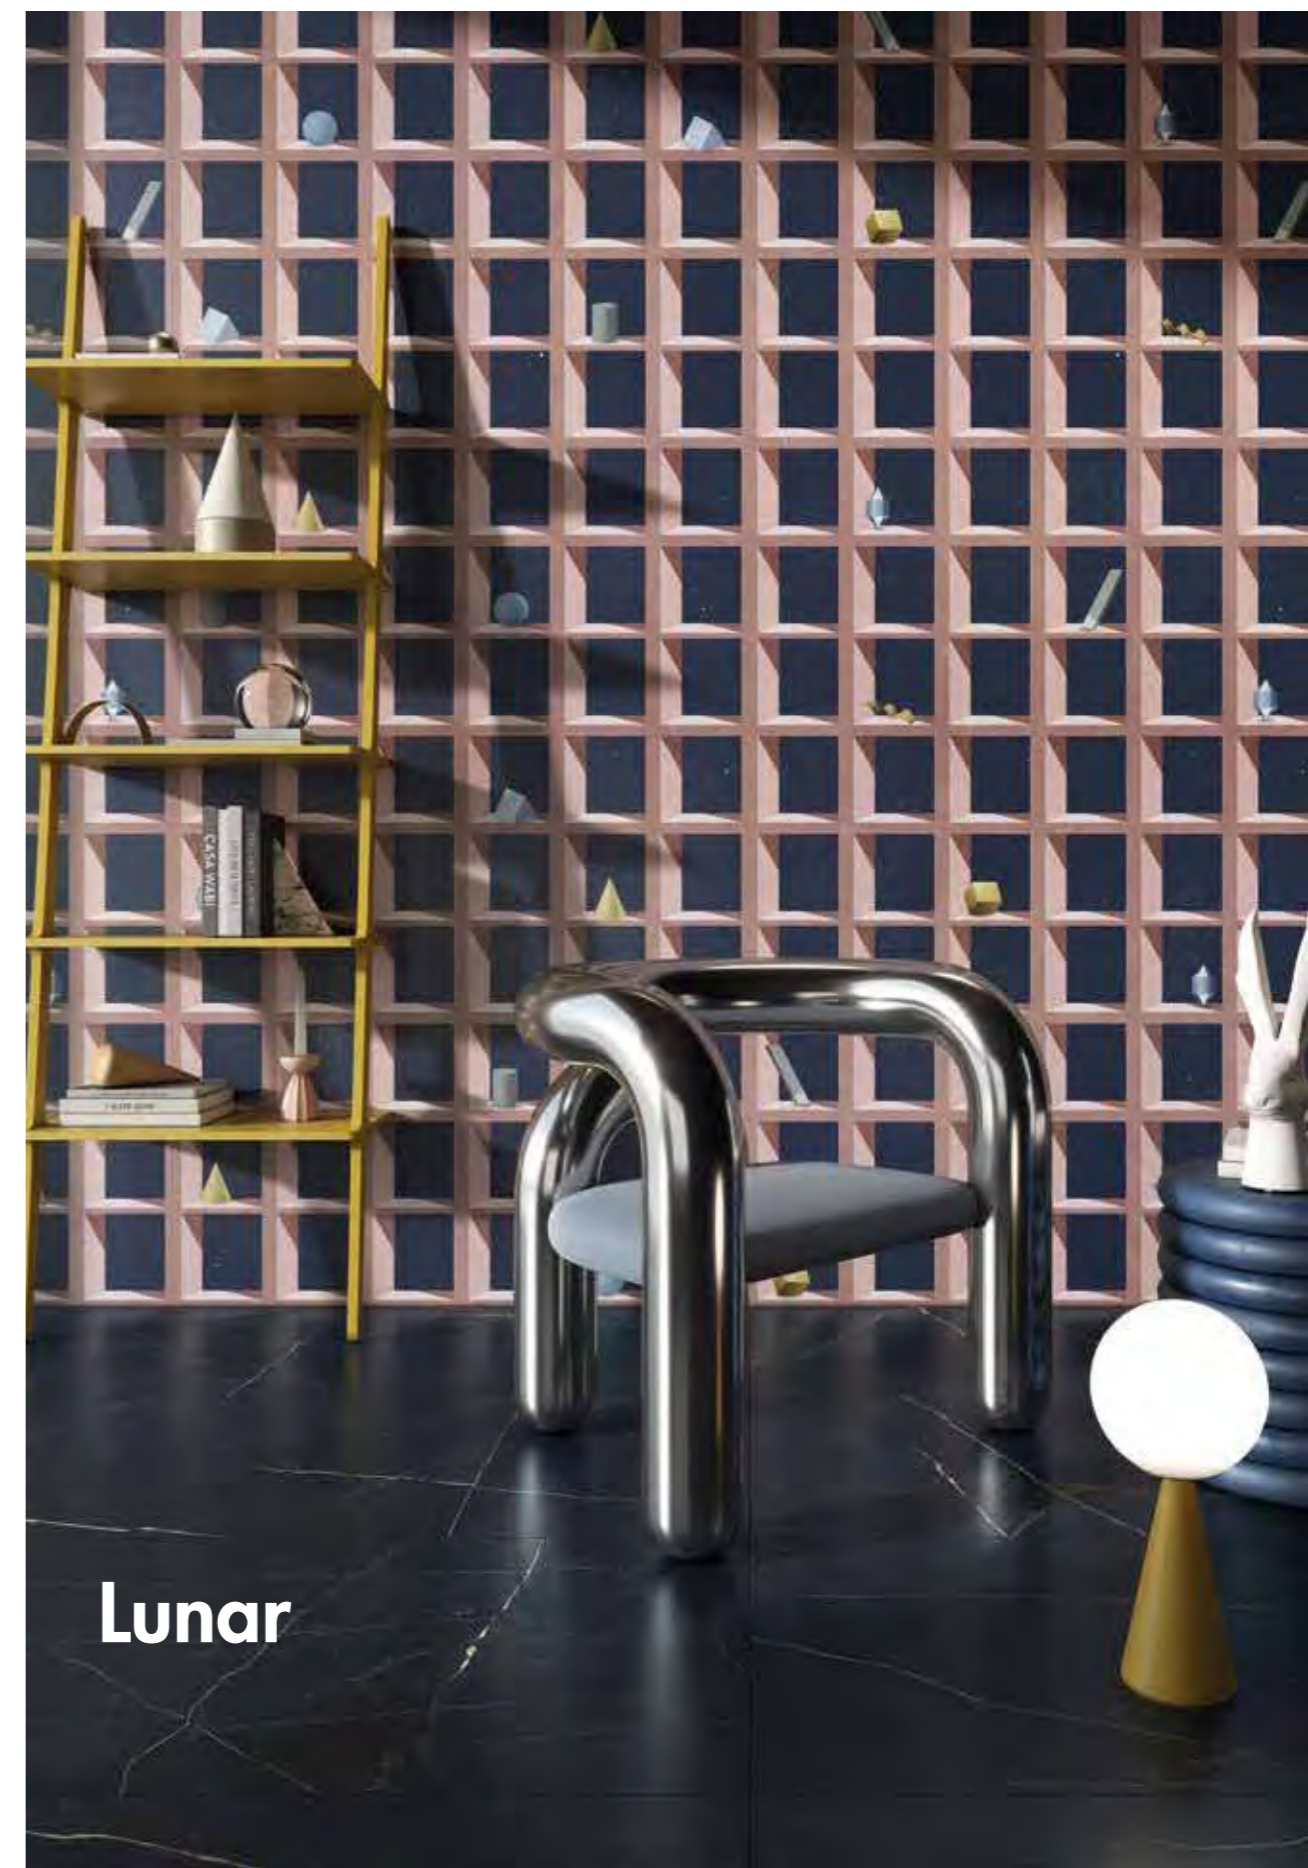

Style Utopica

by
D-Segno Studio

Utopica is the new Wide&Style capsule collection that transforms the concept of wallpaper into a metaphysical journey through imaginary volumes, perspectives and architectures, which are reproduced on the ceramic surface in a sophisticated melange of colours. The collection is curated by D-Segno Studio and reflects the multifaceted experience of a young creative team who reinterpret artistic languages in an eclectic blend of graphic designs and styles. D-Segno Studio, based in the heart of the Sassuolo ceramic district, operates in a variety of fields including product design and communication and design services.

Disponibile nei formati | Available in sizes:

160x320
64"x128"

120x280
48"x112"

120x240 (4pz)
48"x96" (4pz)

Wall: Lunar A+B

Floor: Sensi 900 Precious Black

Lunar