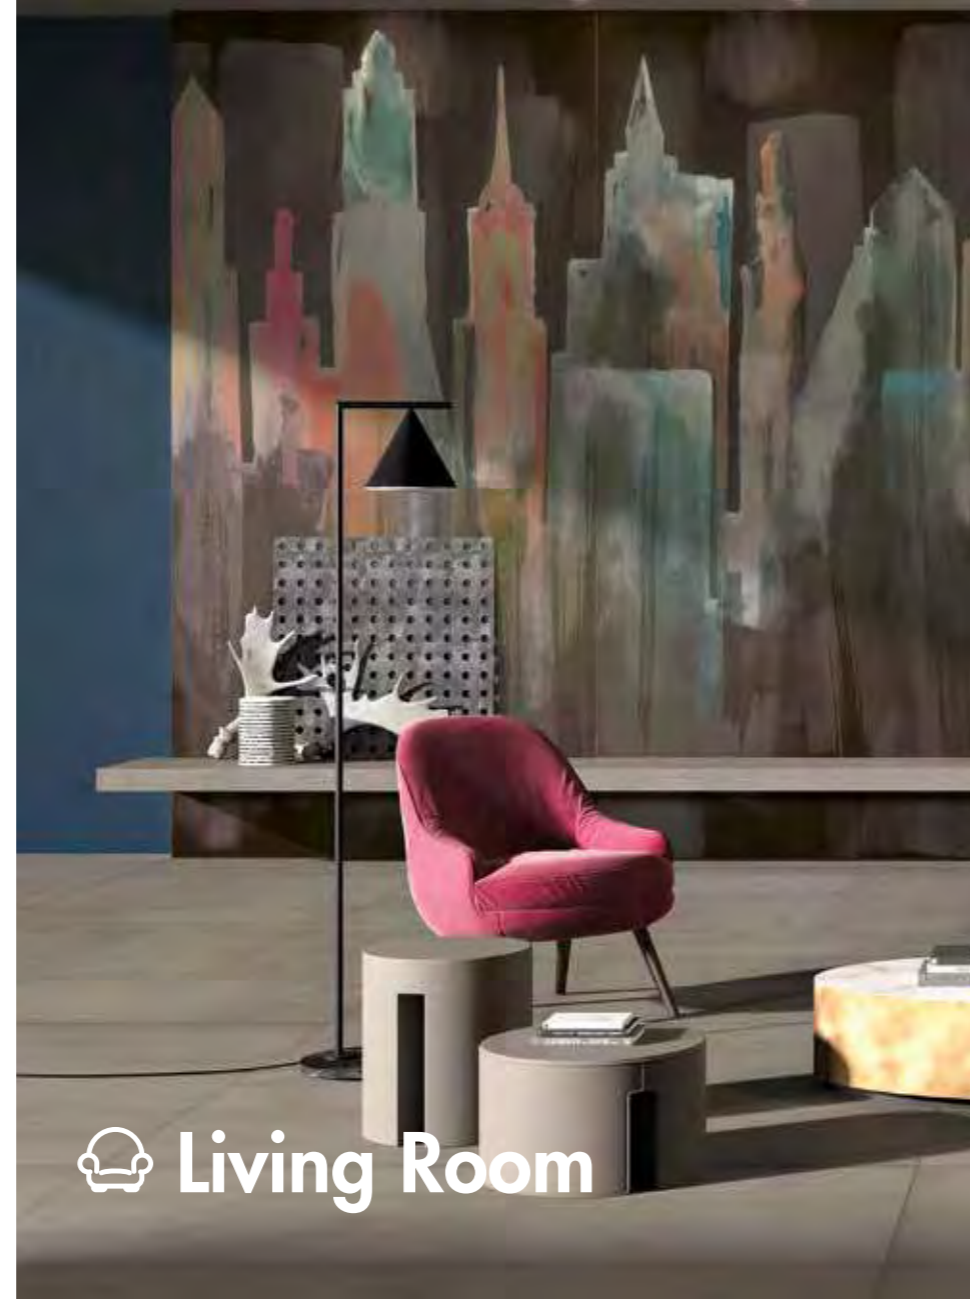

Restaurant

Living Room