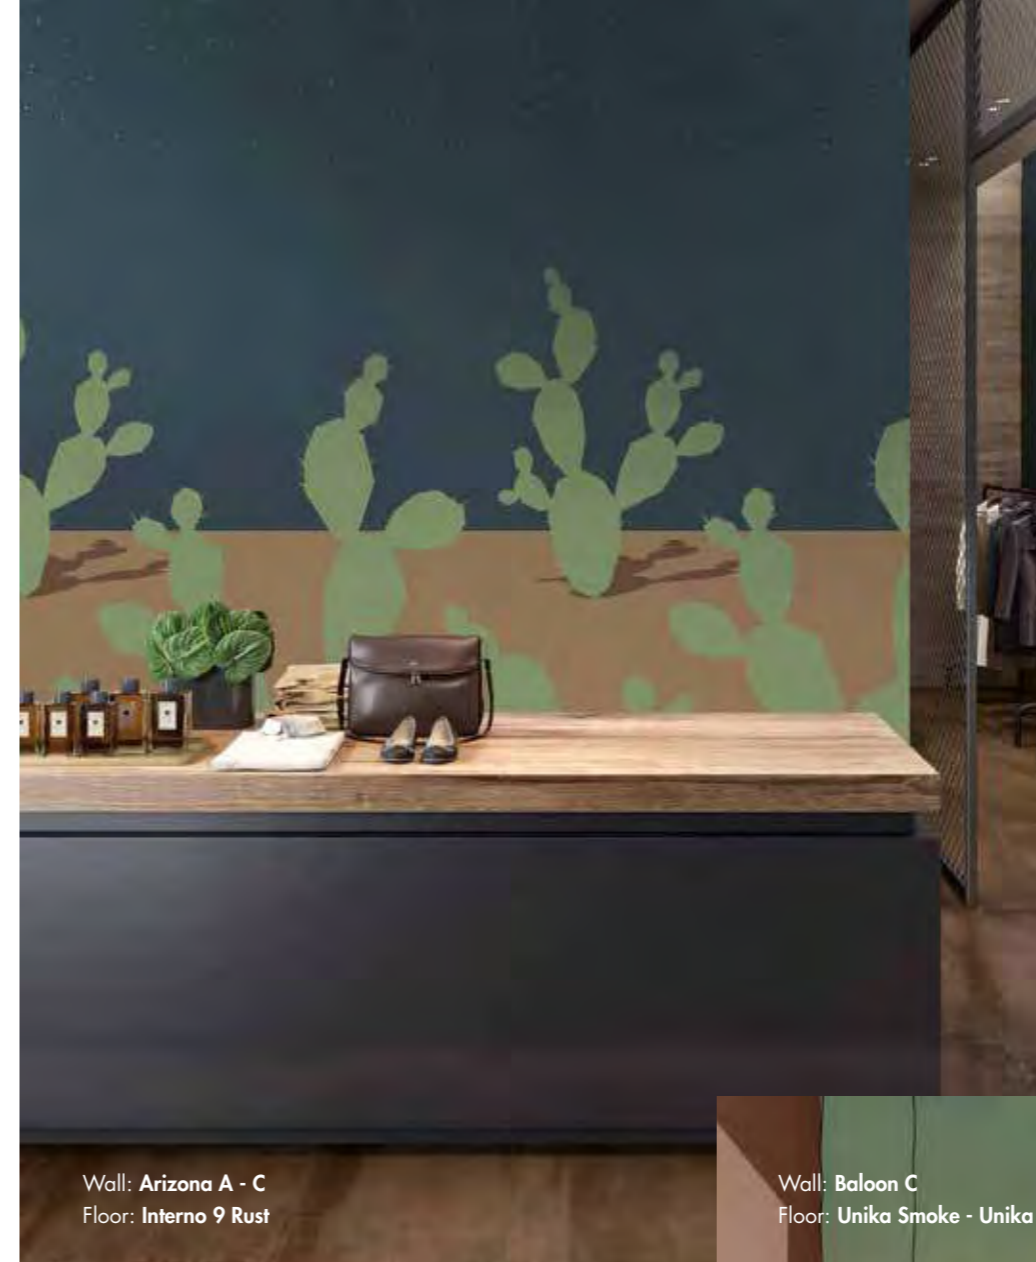

Wall: **Arizona A - C**
Floor: **Interno 9 Rust**

Arizona

Disponibile nei formati | Available in sizes:

160x320 120x280 120x240 (4pz)
64"x128" 48"x112" 48"x96" (4pz) 8.5

Baloon

Disponibile nei formati | Available in sizes:

160x320 120x280 120x240 (4pz)
64"x128" 48"x112" 48"x96" (4pz) 8.5