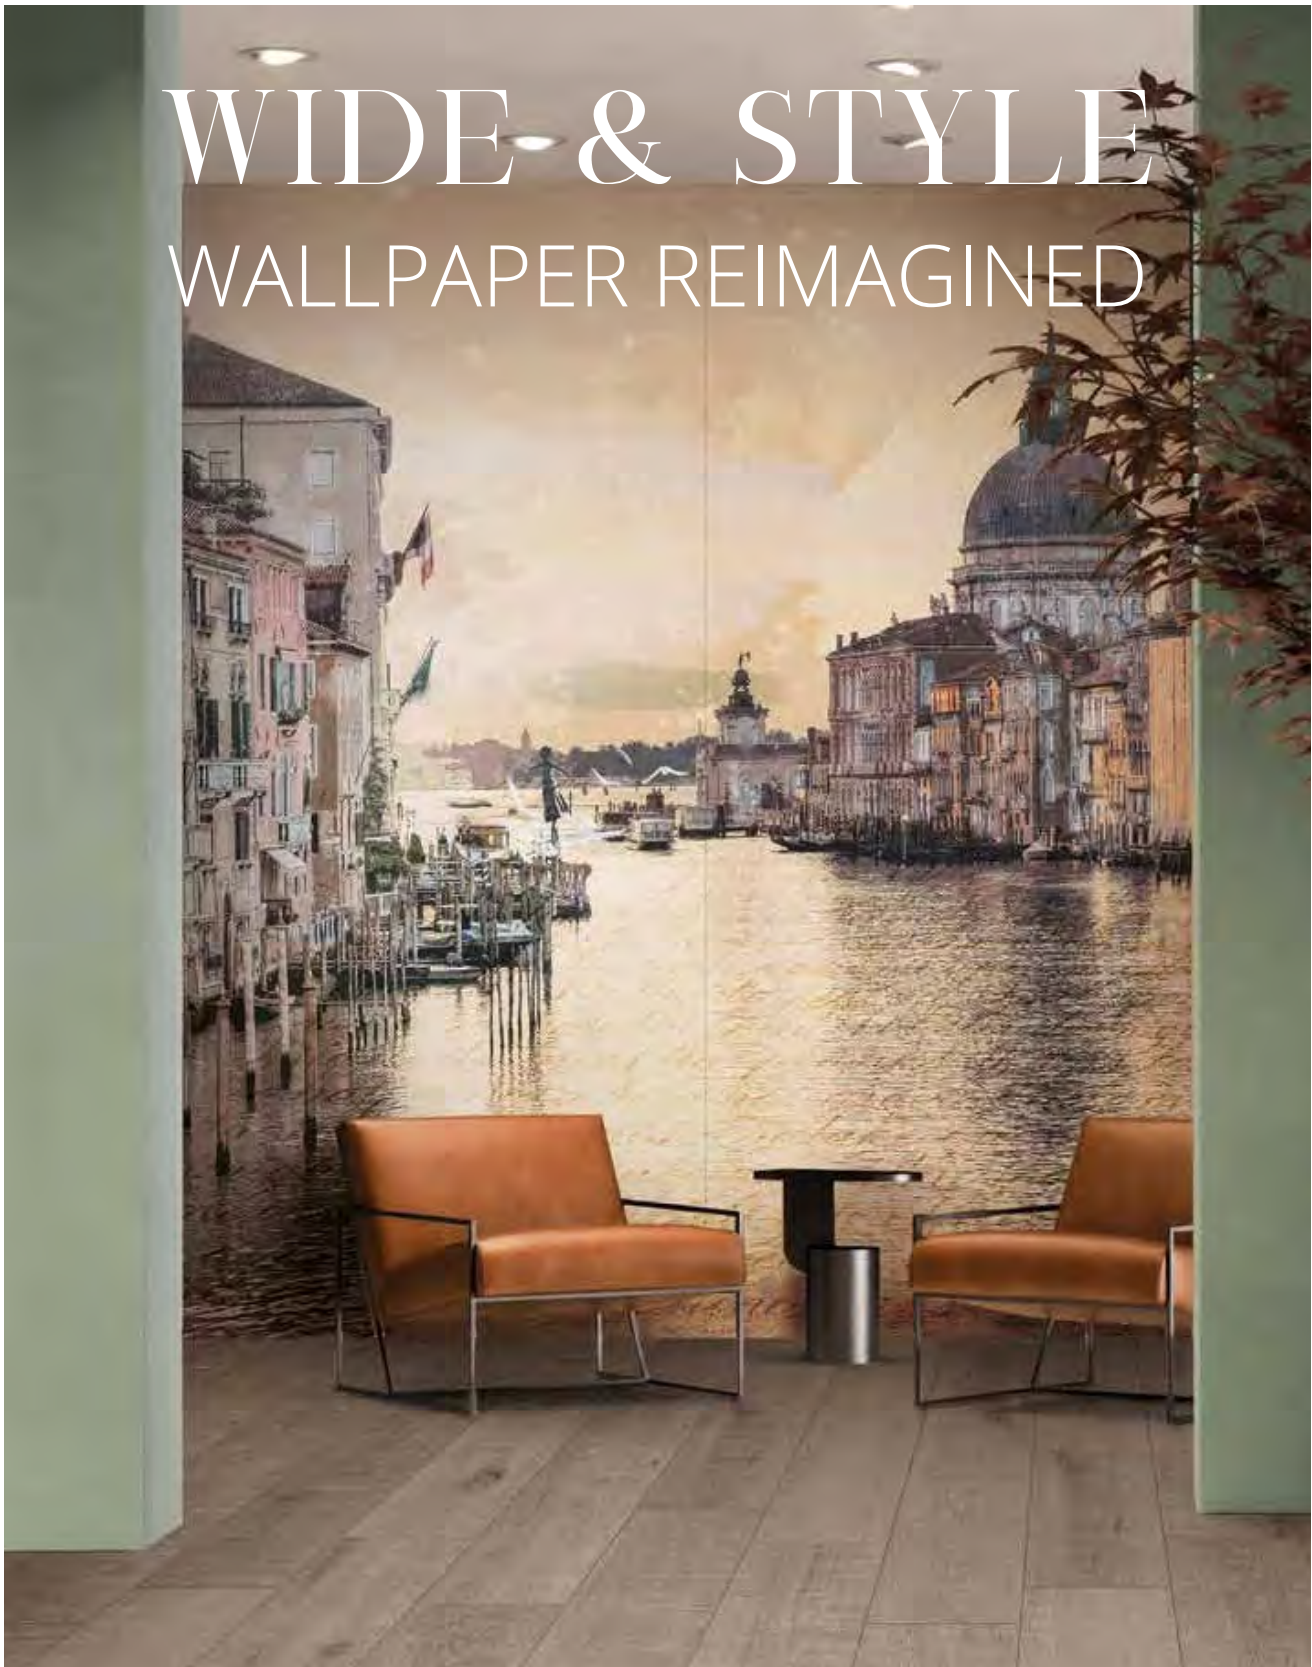

514 289 8212

order@eurotilestone.com

eurotilestone.com

WIDE & STYLE

WALLPAPER REIMAGINED

Wall Decor

The prestigious range of large size ceramic slabs produced in sizes up to a record 160x320 cm. While maintaining a constant focus on new trends in interior design, new technology and innovation with the aim of developing aesthetically advanced products using porcelain tile technology. The WIDE&STYLE collection combines excellence in latest-generation production methods (large sizes and digital decoration) with renewed attention to decor in ever new and more diversified forms of expression to bring a distinctive, personal touch to every project.