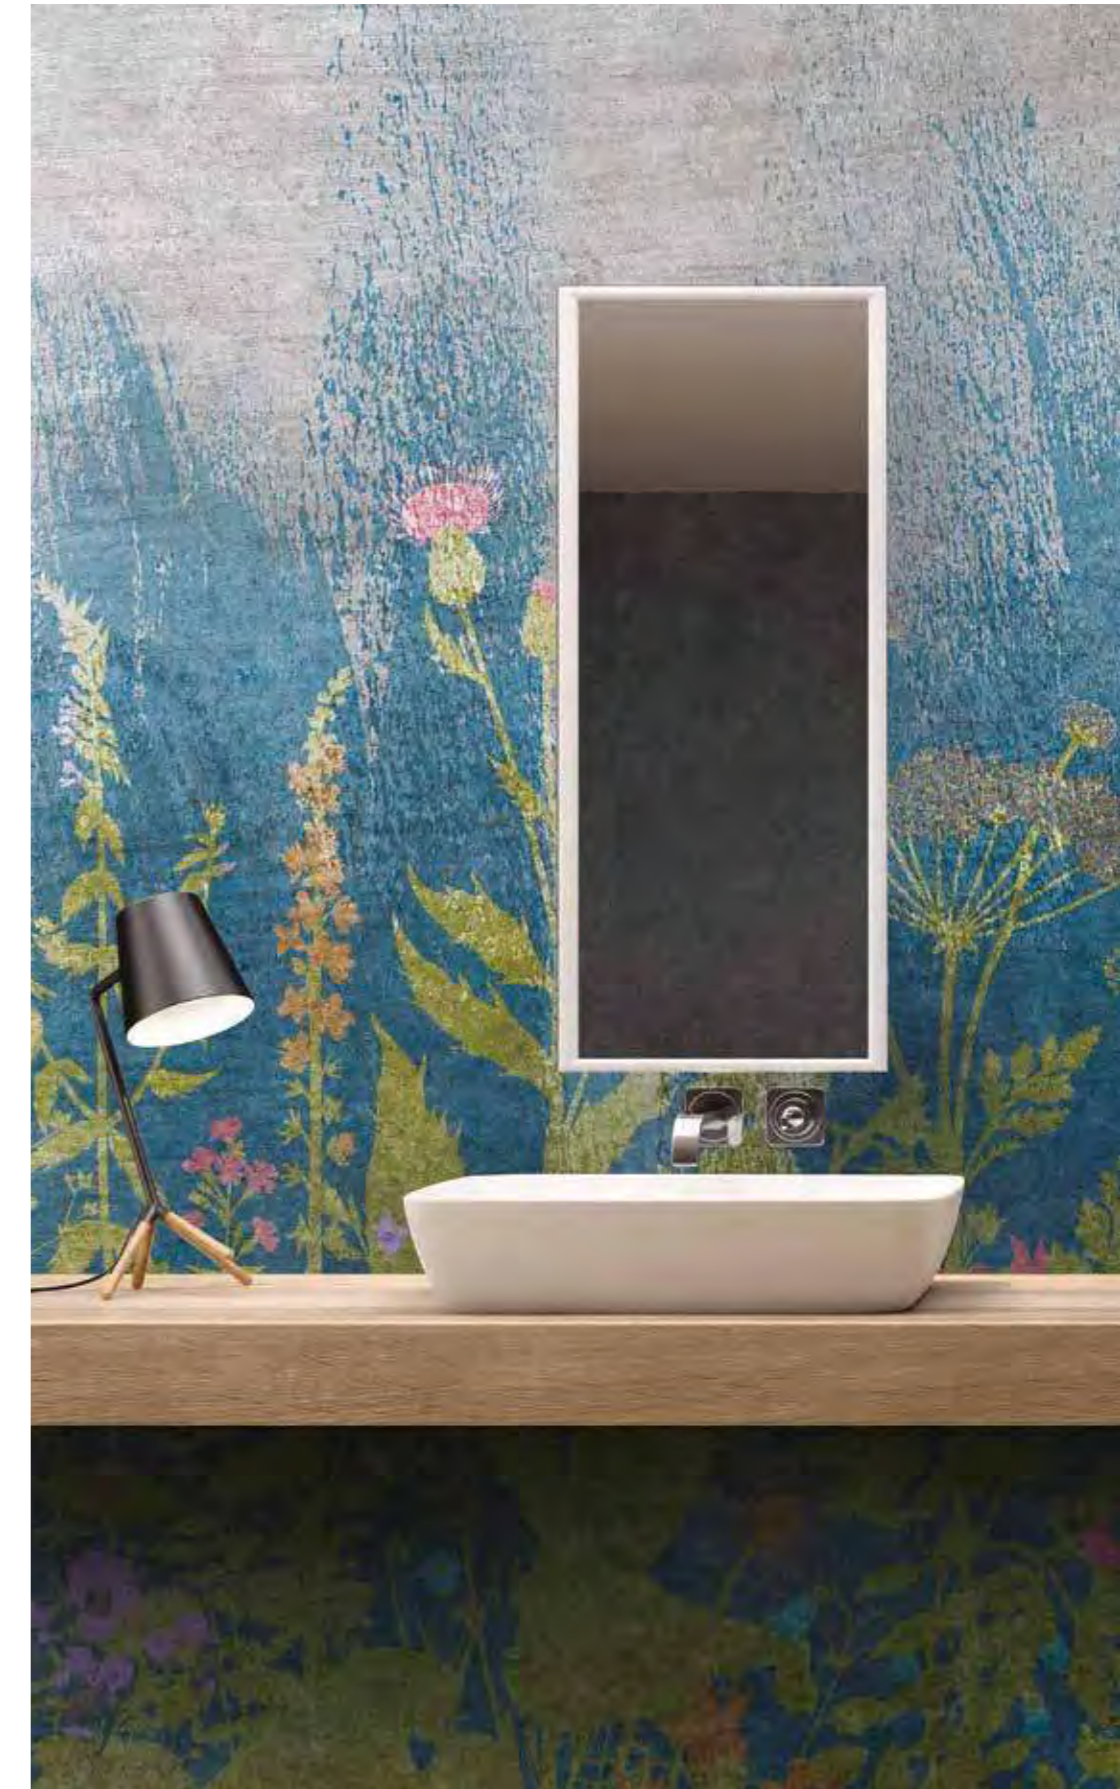

Botanical Blue

Paint Blue

Botanical Grey

Paint Grey

Wall: Botanical Blue A - B

Disponibile nei formati | Available in sizes:

160x320 120x280 120x240 (4pz)
64"x128" 48"x112" 48"x96" (4pz)

Woods