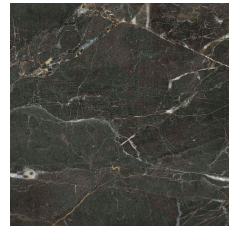

WHITE LUX  
24"x48"

WHITE LUX  
24"x24"

BLACK LUX  
24"x48"

BLACK LUX  
24"x24"

CELIE DOCOR MATTE WALL  
16"x48"

WHITE MATTE WALL  
16"x48"

WHITE LUX PICKET  
MOSAIC  
11"x12"

WHITE LUX  
MOSAIC  
12"x12"

BLACK LUX PICKET  
MOSAIC  
11"x12"

BLACK LUX  
MOSAIC  
12"x12"

MIX LUX PICKET  
MOSAIC  
11"x12"

**AVAILABLE FOR SPECIAL ORDER:**

*Special order products are subject to a minimum 6-8 week order time*

COLOUR	FINISH	SIZES (IN) / SHAPE
White	Lux	12"x24"
Black	Lux	12"x24"