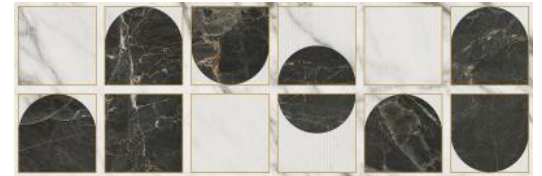

WHITE LUX  
24"x48"

WHITE LUX  
24"x24"

BLACK LUX  
24"x48"

BLACK LUX  
24"x24"

CELIE DOCOR MATTE WALL  
16"x48"

WHITE MATTE WALL  
16"x48"

WHITE LUX PICKET  
MOSAIC  
11"x12"

WHITE LUX  
MOSAIC  
12"x12"

BLACK LUX PICKET  
MOSAIC  
11"x12"

BLACK LUX  
MOSAIC  
12"x12"

MIX LUX PICKET  
MOSAIC  
11"x12"

**AVAILABLE FOR SPECIAL ORDER:**

*Special order products are subject to a minimum 6-8 week order time*

COLOUR	FINISH	SIZES (IN) / SHAPE
White	Lux	12"x24"
Black	Lux	12"x24"