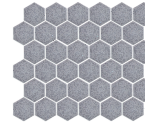

EURO
TILE & STONE

Euro Mosaics

SQUARE WHITE
12" x 12"

SQUARE IVORY
12" x 12"

SQUARE SMOKE
12" x 12"

SQUARE CHARCOAL
12" x 12"

SQUARE BLACK
12" x 12"

HEXAGON WHITE
12" x 12"

HEXAGON IVORY
12" x 12"

HEXAGON SMOKE
12" x 12"

HEXAGON CHARCOAL
12" x 12"

HEXAGON BLACK
12" x 12"

PENNY ROUND WHITE
12" x 12"

PENNY ROUND IVORY
12" x 12"

PENNY ROUND SMOKE
12" x 12"

PENNY ROUND CHARCOAL
12" x 12"