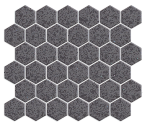

EURO
TILE & STONE

Euro Mosaics

SQUARE WHITE
12" x 12"

SQUARE IVORY
12" x 12"

SQUARE SMOKE
12" x 12"

SQUARE CHARCOAL
12" x 12"

SQUARE BLACK
12" x 12"

HEXAGON WHITE
12" x 12"

HEXAGON IVORY
12" x 12"

HEXAGON SMOKE
12" x 12"

HEXAGON CHARCOAL
12" x 12"

HEXAGON BLACK
12" x 12"

PENNY ROUND WHITE
12" x 12"

PENNY ROUND IVORY
12" x 12"

PENNY ROUND SMOKE
12" x 12"

PENNY ROUND CHARCOAL
12" x 12"