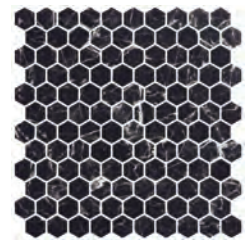

EURO
TILE & STONE

Ecstones

PENNY CALACATTA GOLD MATTE
12" x 12"

PENNY FOSCO MATTE
12" x 12"

PENNY GRAFITO MATTE
12" x 12"

HEXAGON CALACATTA GOLD MATTE
12" x 12"

HEXAGON FOSCO MATTE
12" x 12"

HEXAGON HABANA MATTE
12" x 12"

HEXAGON NERO MARQUINA MATTE
12" x 12"

PACKAGING INFO

MOSAIC	
U/M	SF
UM / Box	6
UM / Pc	1
SF / Pallet	1026
Boxes / Pallet	171

TECHNICAL INFO

	Material	Glass
	Floor / Wall	Both
	Shade Variance	V2
	Abrasion Resistance	MOHS 4-5
	Slip Resistance	DCOF >0.42
	Stain Resistance	Resistant
	Chemical Resistance	Resistant
	Frost Resistance	Resistant
	Water Absorption	0%
	Breaking Strength	N/A
	Thickness	Penny Round – 5.5mm Hexagon – 4.4mm
	Rectified Tile	No