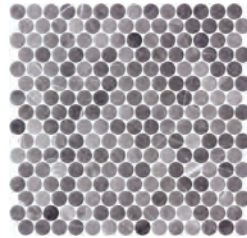

EURO
TILE & STONE

Ecstones

PENNY CALACATTA GOLD MATTE
12" x 12"

PENNY FOSCO MATTE
12" x 12"

PENNY GRAFITO MATTE
12" x 12"

HEXAGON CALACATTA GOLD MATTE
12" x 12"

HEXAGON FOSCO MATTE
12" x 12"

HEXAGON HABANA MATTE
12" x 12"

HEXAGON NERO MARQUINA MATTE
12" x 12"

PACKAGING INFO

MOSAIC	
U/M	SF
UM / Box	6
UM / Pc	1
SF / Pallet	1026
Boxes / Pallet	171

TECHNICAL INFO

	Material	Glass
	Floor / Wall	Both
	Shade Variance	V2
	Abrasion Resistance	MOHS 4-5
	Slip Resistance	DCOF >0.42
	Stain Resistance	Resistant
	Chemical Resistance	Resistant
	Frost Resistance	Resistant
	Water Absorption	0%
	Breaking Strength	N/A
	Thickness	Penny Round – 5.5mm Hexagon – 4.4mm
	Rectified Tile	No