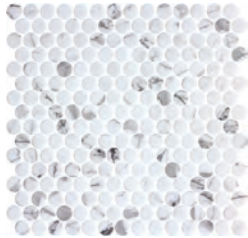

EURO
TILE & STONE

Ecstones

PENNY CALACATTA GOLD MATTE
12" x 12"

PENNY FOSCO MATTE
12" x 12"

PENNY GRAFITO MATTE
12" x 12"

HEXAGON CALACATTA GOLD MATTE
12" x 12"

HEXAGON FOSCO MATTE
12" x 12"

HEXAGON HABANA MATTE
12" x 12"

HEXAGON NERO MARQUINA MATTE
12" x 12"

PACKAGING INFO

MOSAIC	
U/M	SF
UM / Box	6
UM / Pc	1
SF / Pallet	1026
Boxes / Pallet	171

TECHNICAL INFO

	Material	Glass
	Floor / Wall	Both
	Shade Variance	V2
	Abrasion Resistance	MOHS 4-5
	Slip Resistance	DCOF >0.42
	Stain Resistance	Resistant
	Chemical Resistance	Resistant
	Frost Resistance	Resistant
	Water Absorption	0%
	Breaking Strength	N/A
	Thickness	Penny Round – 5.5mm Hexagon – 4.4mm
	Rectified Tile	No