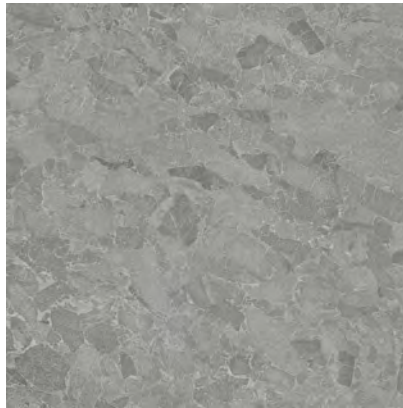

LIGHT GREY
35" x 35"

GREY
35" x 35"

ANTHRACITE
35" x 35"

PACKAGING INFO

35x35	
U/M	SF
UM / Box	8.66
UM / Pc	8.66
SF / Pallet	381.04
Boxes / Pallet	44

TECHNICAL INFO

	Material	Porcelain
	Floor / Wall	Both
	Shade Variance	V2
	Abrasion Resistance	<175 mm ³
	Slip Resistance	R9
	Stain Resistance	Resistant
	Chemical Resistance	Resistant
	Frost Resistance	Resistant
	Water Absorption	<0.5%
	Breaking Strength	>35N/mm ² >1300N
	Thickness	
	Rectified Tile	Yes