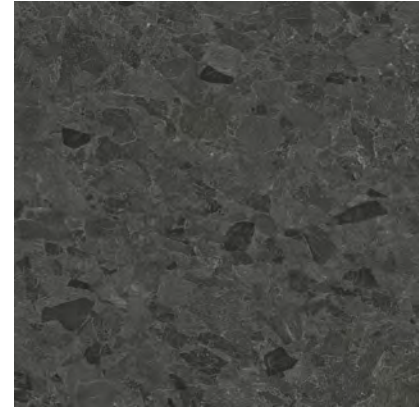

LIGHT GREY
35" x 35"

GREY
35" x 35"

ANTHRACITE
35" x 35"

PACKAGING INFO

35x35	
U/M	SF
UM / Box	8.66
UM / Pc	8.66
SF / Pallet	381.04
Boxes / Pallet	44

TECHNICAL INFO

	Material	Porcelain
	Floor / Wall	Both
	Shade Variance	V2
	Abrasion Resistance	<175 mm ³
	Slip Resistance	R9
	Stain Resistance	Resistant
	Chemical Resistance	Resistant
	Frost Resistance	Resistant
	Water Absorption	<0.5%
	Breaking Strength	>35N/mm ² >1300N
	Thickness	
	Rectified Tile	Yes