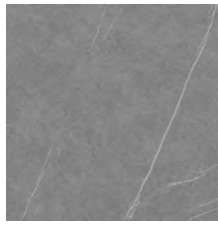

**EURO**  
TILE & STONE

*Allure*

LIGHT GREY  
35"x35"

GREY  
35"x35"

ANTHRACITE  
35"x35"

WHITE WAVE WALL  
12"x35"

LIGHT GREY WAVE WALL  
12"x35"

ANTHRACITE WAVE WALL  
12"x35"

WHITE WIGGLE WALL  
12"x35"

LIGHT GREY WIGGLE WALL  
12"x35"

ANTHRACITE WIGGLE WALL  
12"x35"

PACKAGING INFO

*Coming Soon*

TECHNICAL INFO

	Material	35x35 - Porcelain 12x35 - Ceramic
	Floor / Wall	35x35 - Both 12x35 - Wall
	Shade Variance	V2
	Abrasion Resistance	35x35 - <175 mm <sup>3</sup> 12x35 - N/A
	Slip Resistance	35x35 - R9 12x35 - N/A
	Stain Resistance	Resistant
	Chemical Resistance	Resistant
	Frost Resistance	35x35 - Resistant 12x35 - Not Resistant
	Water Absorption	35x35 - <0.5% 12x35 - >10%
	Breaking Strength	35x35 - >35N/mm <sup>2</sup>   >1300N 12x35 - >15N/mm <sup>2</sup>   >600N
	Thickness	35x35 - 12x35 - 10.5mm
	Rectified Tile	Yes