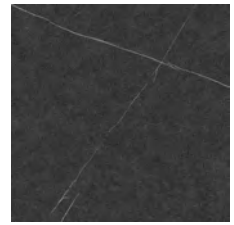

**EURO**  
TILE & STONE

*Allure*

LIGHT GREY  
35"x35"

GREY  
35"x35"

ANTHRACITE  
35"x35"

WHITE WAVE WALL  
12"x35"

LIGHT GREY WAVE WALL  
12"x35"

ANTHRACITE WAVE WALL  
12"x35"

WHITE WIGGLE WALL  
12"x35"

LIGHT GREY WIGGLE WALL  
12"x35"

ANTHRACITE WIGGLE WALL  
12"x35"

PACKAGING INFO

*Coming Soon*

TECHNICAL INFO

	Material	35x35 - Porcelain 12x35 - Ceramic
	Floor / Wall	35x35 - Both 12x35 - Wall
	Shade Variance	V2
	Abrasion Resistance	35x35 - <175 mm <sup>3</sup> 12x35 - N/A
	Slip Resistance	35x35 - R9 12x35 - N/A
	Stain Resistance	Resistant
	Chemical Resistance	Resistant
	Frost Resistance	35x35 - Resistant 12x35 - Not Resistant
	Water Absorption	35x35 - <0.5% 12x35 - >10%
	Breaking Strength	35x35 - >35N/mm <sup>2</sup>   >1300N 12x35 - >15N/mm <sup>2</sup>   >600N
	Thickness	35x35 - 12x35 - 10.5mm
	Rectified Tile	Yes