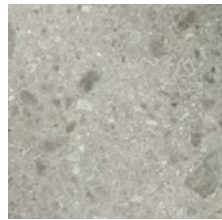

EURO
TILE & STONE

I see

GRIS
40" x 40"
59" x 59"

GRIS
40" x 98"
59" x 118"

PACKAGING INFO

TECHNICAL INFO

	Material	Porcelain
	Floor / Wall	Both
	Shade Variance	4 Faces
	Abrasion Resistance	≤ 135 mm ³
	Slip Resistance	DCOF >0.42
	Stain Resistance	Resistant
	Chemical Resistance	Resistant
	Frost Resistance	Resistant
	Water Absorption	≤ 0.5%
	Breaking Strength	> 35 N/mm ²
	Thickness	40x40 - 10.5mm 59x59 40x98 59x118 - 6mm
	Rectified Tile	Yes