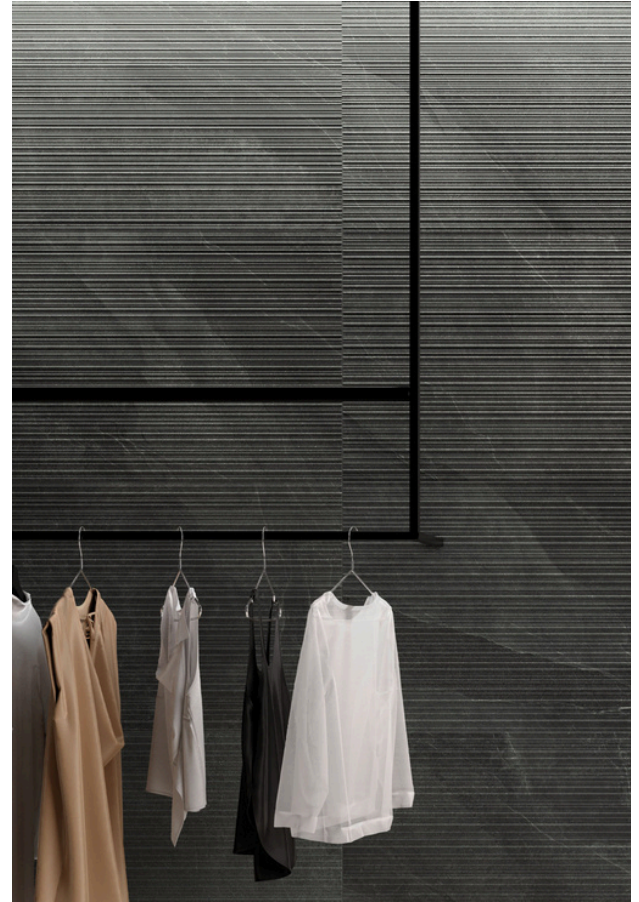

MOON MATTE
24"x48"

SAND MATTE
24"x48"

TAUPE MATTE
24"x48"

GREIGE MATTE
24"x48"

ASH MATTE
24"x48"

DARK MATTE
24"x48"

MOON RIBBED
MATTE
24"x48"

SAND RIBBED
MATTE
24"x48"

TAUPE RIBBED
MATTE
24"x48"

GREIGE RIBBED
MATTE
24"x48"

ASH RIBBED
MATTE
24"x48"

DARK RIBBED
MATTE
24"x48"

TECHNICAL INFORMATION:

	Material:	Porcelain
	Floor / Wall:	Floor Ribbed - Wall
	Shade Variance:	V3
	Breaking Strength:	2500 N
	Thickness:	9 mm
	Rectified Tile:	Yes
	Water Absorption:	≤ 0,5%
	Slip Resistance:	DCOF ≥ 0,42
	Stain Resistance:	RESISTANT
	Frost Resistance:	RESISTANT
	Abrasion Resistance:	< 150 mm ³
	Chemical Resistance:	RESISTANT

AVAILABLE FOR SPECIAL ORDER:

Special order products are subject to a minimum 10-12 week order time

COLOURS	
FINISHES	
SIZES (IN) / SHAPE	47"x110" 48"x48" 31"x62" 31"x31" 24"x24" 12"x24" 2"x2" Mosaic Muretto Mosaic