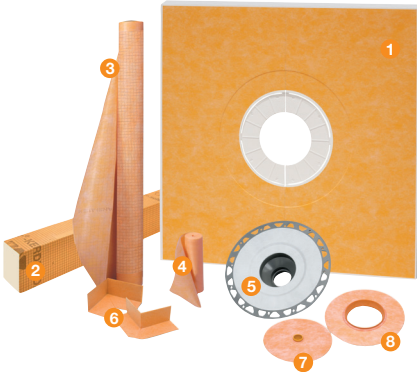

3103 Hawthorne Rd | Ottawa, Ontario K1G 3V8

Connect with us on:

<http://eurotilestone.com/>

Complete Shower Kit

Schluter®-KERDI-SHOWER-KIT			
Includes	Description	Quantity	
		48" x 48"	38" x 60"
1 KERDI-SHOWER-T/-TS/-TT	Shower Tray	1	1
2 KERDI-BOARD-SC	Shower Curb 48" x 6" x 4-1/2"	1	
KERDI-BOARD-SC	Shower Curb 38" x 6" x 4-1/2"		2
3 KERDI 10 M	Waterproofing membrane 3' 3" x 33' = 108 ft²	1	1
4 KERDI-BAND	Waterproofing strip 5" x 33'	1	1
5 KERDI-DRAIN	Flange with 2" (50 mm) outlet and stainless steel grate (E)	1	1
6 KERDI-KERECK-F	Preformed waterproofing corners	4 inside and 2 outside	
7 KERDI-SEAL-PS	Pipe seal (3/4" - 20 mm)	1	
8 KERDI-SEAL-MV	Mixing valve seal (4-1/4" - 114 mm)	1	

48" x 48" Kit - ABS or PVC		
Item No.	Drain Material	Grate finish
KSK 1220 ABS E	ABS	E
KSK 1220 PVC E	PVC	E

38" x 60" Kit - ABS or PVC		
Item No.	Drain Material	Grate finish
KSK 965 1525 ABS E	ABS	E
KSK 965 1525 PVC E	PVC	E

38" x 60" Kit off-center - ABS or PVC		
Item No.	Drain Material	Grate finish
KSK 965 1525S ABSE	ABS	E
KSK 965 1525S PVCE	PVC	E

Note: Tray features off-center drain placement: 10" (25.4 cm) o.c. from end of tray.

Shower Kit without the grate

KERDI-DRAIN grates sold separately!

Includes		Description	Quantity			
			48" x 48"	38" x 60"	48" x 72"	72" x 72"
1	KERDI-SHOWER-T/-TS/-TT	Shower Tray	1	1	1	1
2	KERDI-BOARD-SC	Shower Curb 48" x 6" x 4-1/2"	1			
	KERDI-BOARD-SC	Shower Curb 38" x 6" x 4-1/2"		2	2	2
3	KERDI 5 M	Waterproofing membrane 3' 3" x 16' 5" = 54 ft²				1
	KERDI 10 M	Waterproofing membrane 3' 3" x 33' = 108 ft²	1	1		1
	KERDI 12 M	Waterproofing membrane 3' 3" x 39' 4" = 128 ft²			1	
4	KERDI-BAND	Waterproofing strip 5" x 33'	1	1	2	2
5	KERDI-DRAIN Flange	Flange with 2" (50 mm) outlet	1	1	1	1
6	KERDI-KERECK-F	Preformed waterproofing corners	4 inside and 2 outside			
7	KERDI-SEAL-PS	Pipe seal (3/4" - 20 mm)	1			
8	KERDI-SEAL-MV	Mixing valve seal (4-1/2" - 114 mm)	1			