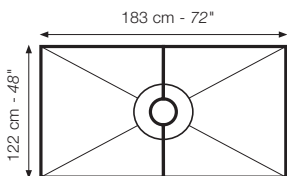

48" x 72" Kit - ABS or PVC	
Item No.	Drain Material
KSK 1220 1830 ABS	ABS
KSK 1220 1830 PVC	PVC

72" x 72" Kit - ABS or PVC	
Item No.	Drain Material
KSK 1830 ABS	ABS
KSK 1830 PVC	PVC