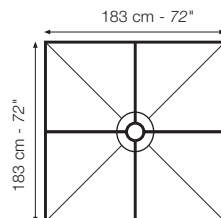

38" x 60" Kit off-center - ABS or PVC		
Item No.	Drain Material	Grate finish
KSK 965 1525S ABSE	ABS	E
KSK 965 1525S PVCE	PVC	E

Note: Tray features off-center drain placement: 10" (25.4 cm) o.c. from end of tray.

Shower Kit without the grate

KERDI-DRAIN grates sold separately!

Includes		Description	Quantity			
			48" x 48"	38" x 60"	48" x 72"	72" x 72"
1	KERDI-SHOWER-T/-TS/-TT	Shower Tray	1	1	1	1
2	KERDI-BOARD-SC	Shower Curb 48" x 6" x 4-1/2"	1			
	KERDI-BOARD-SC	Shower Curb 38" x 6" x 4-1/2"		2	2	2
3	KERDI 5 M	Waterproofing membrane 3' 3" x 16' 5" = 54 ft²				1
	KERDI 10 M	Waterproofing membrane 3' 3" x 33' = 108 ft²	1	1		1
	KERDI 12 M	Waterproofing membrane 3' 3" x 39' 4" = 128 ft²			1	
4	KERDI-BAND	Waterproofing strip 5" x 33'	1	1	2	2
5	KERDI-DRAIN Flange	Flange with 2" (50 mm) outlet	1	1	1	1
6	KERDI-KERECK-F	Preformed waterproofing corners	4 inside and 2 outside			
7	KERDI-SEAL-PS	Pipe seal (3/4" - 20 mm)	1			
8	KERDI-SEAL-MV	Mixing valve seal (4-1/2" - 114 mm)	1			

Note: Tray features off-center drain placement: 10" (25.4 cm) o.c. from end of tray.

48" x 72" Kit - ABS or PVC	
Item No.	Drain Material
KSK 1220 1830 ABS	ABS
KSK 1220 1830 PVC	PVC

72" x 72" Kit - ABS or PVC	
Item No.	Drain Material
KSK 1830 ABS	ABS
KSK 1830 PVC	PVC

Tray size	Item No.
48" x 48"	KSK 1220
38" x 60"	KSK 965 1525
38" x 60" off-center drain	KSK 965 1525S
48" x 72"	KSK 1220 1830
72" x 72"	KSK 1830