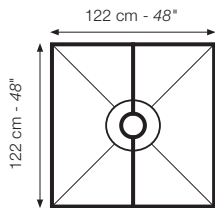

Includes		Description	Quantity			
			48" x 48"	38" x 60"	48" x 72"	72" x 72"
1	KERDI-SHOWER-T/-TS/-TT	Shower Tray	1	1	1	1
2	KERDI-BOARD-SC	Shower Curb 48" x 6" x 4-1/2"	1			
	KERDI-BOARD-SC	Shower Curb 38" x 6" x 4-1/2"		2	2	2
3	KERDI 5 M	Waterproofing membrane 3' 3" x 16' 5" = 54 ft²				1
	KERDI 10 M	Waterproofing membrane 3' 3" x 33' = 108 ft²	1	1		1
	KERDI 12 M	Waterproofing membrane 3' 3" x 39' 4" = 128 ft²			1	
4	KERDI-BAND	Waterproofing strip 5" x 33'	1	1	2	2
5	KERDI-DRAIN Flange	Flange with 2" (50 mm) outlet	1	1	1	1
6	KERDI-KERECK-F	Preformed waterproofing corners	4 inside and 2 outside			
7	KERDI-SEAL-PS	Pipe seal (3/4" - 20 mm)	1			
8	KERDI-SEAL-MV	Mixing valve seal (4-1/2" - 114 mm)	1			

48" x 48" Kit - ABS or PVC	
Item No.	Drain Material
KSK 1220 ABS	ABS
KSK 1220 PVC	PVC

38" x 60" Kit - ABS or PVC	
Item No.	Drain Material
KSK 965 1525 ABS	ABS
KSK 965 1525 PVC	PVC

38" x 60" Kit off-center - ABS or PVC	
Item No.	Drain Material
KSK 965 1525S ABS	ABS
KSK 965 1525S PVC	PVC

Note: Tray features off-center drain placement: 10" (25.4 cm) o.c. from end of tray.