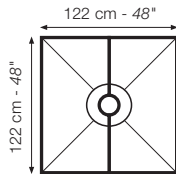

3103 Hawthorne Rd | Ottawa, Ontario K1G 3V8

Connect with us on:

<http://eurotilestone.com/>

Complete Shower Kit

Schluter®-KERDI-SHOWER-KIT			
Includes	Description	Quantity	
		48" x 48"	38" x 60"
1 KERDI-SHOWER-T/-TS/-TT	Shower Tray	1	1
2 KERDI-BOARD-SC	Shower Curb 48" x 6" x 4-1/2"	1	
KERDI-BOARD-SC	Shower Curb 38" x 6" x 4-1/2"		2
3 KERDI 10 M	Waterproofing membrane 3' 3" x 33' = 108 ft²	1	1
4 KERDI-BAND	Waterproofing strip 5" x 33'	1	1
5 KERDI-DRAIN	Flange with 2" (50 mm) outlet and stainless steel grate (E)	1	1
6 KERDI-KERECK-F	Preformed waterproofing corners	4 inside and 2 outside	
7 KERDI-SEAL-PS	Pipe seal (3/4" - 20 mm)	1	
8 KERDI-SEAL-MV	Mixing valve seal (4-1/4" - 114 mm)	1	

38" x 60" Kit off-center - ABS or PVC		
Item No.	Drain Material	Grate finish
KSK 965 1525S ABSE	ABS	E
KSK 965 1525S PVCE	PVC	E

Note: Tray features off-center drain placement: 10" (25.4 cm) o.c. from end of tray.

Tray size	Item No.
48" x 48"	KSK 1220
38" x 60"	KSK 965 1525
38" x 60" off-center drain	KSK 965 1525S
48" x 72"	KSK 1220 1830
72" x 72"	KSK 1830