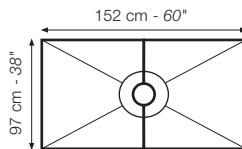

3103 Hawthorne Rd | Ottawa, Ontario K1G 3V8

Connect with us on:

<http://eurotilestone.com/>

Complete Shower Kit

Schluter®-KERDI-SHOWER-KIT			
Includes	Description	Quantity	
		48" x 48"	38" x 60"
1 KERDI-SHOWER-T/-TS/-TT	Shower Tray	1	1
2 KERDI-BOARD-SC	Shower Curb 48" x 6" x 4-1/2"	1	
KERDI-BOARD-SC	Shower Curb 38" x 6" x 4-1/2"		2
3 KERDI 10 M	Waterproofing membrane 3' 3" x 33' = 108 ft²	1	1
4 KERDI-BAND	Waterproofing strip 5" x 33'	1	1
5 KERDI-DRAIN	Flange with 2" (50 mm) outlet and stainless steel grate (E)	1	1
6 KERDI-KERECK-F	Preformed waterproofing corners	4 inside and 2 outside	
7 KERDI-SEAL-PS	Pipe seal (3/4" - 20 mm)	1	
8 KERDI-SEAL-MV	Mixing valve seal (4-1/4" - 114 mm)	1	

38" x 60" Kit off-center - ABS or PVC		
Item No.	Drain Material	Grate finish
KSK 965 1525S ABSE	ABS	E
KSK 965 1525S PVCE	PVC	E

Note: Tray features off-center drain placement: 10" (25.4 cm) o.c. from end of tray.

Tray size	Item No.
48" x 48"	KSK 1220
38" x 60"	KSK 965 1525
38" x 60" off-center drain	KSK 965 1525S
48" x 72"	KSK 1220 1830
72" x 72"	KSK 1830