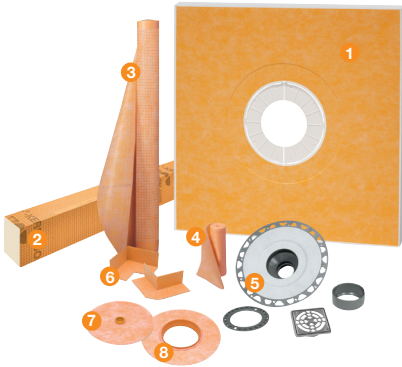

3103 Hawthorne Rd | Ottawa, Ontario K1G 3V8

Connect with us on:

<http://eurotilestone.com/>

Complete Shower Kit

Schluter®-KERDI-SHOWER-KIT			
Includes	Description	Quantity	
		48" x 48"	38" x 60"
1 KERDI-SHOWER-T/-TS/-TT	Shower Tray	1	1
2 KERDI-BOARD-SC	Shower Curb 48" x 6" x 4-1/2"	1	
KERDI-BOARD-SC	Shower Curb 38" x 6" x 4-1/2"		2
3 KERDI 10 M	Waterproofing membrane 3' 3" x 33' = 108 ft²	1	1
4 KERDI-BAND	Waterproofing strip 5" x 33'	1	1
5 KERDI-DRAIN	Flange with 2" (50 mm) outlet and stainless steel grate (E)	1	1
6 KERDI-KERECK-F	Preformed waterproofing corners	4 inside and 2 outside	
7 KERDI-SEAL-PS	Pipe seal (3/4" - 20 mm)	1	
8 KERDI-SEAL-MV	Mixing valve seal (4-1/4" - 114 mm)	1	

48" x 48" Kit - ABS or PVC		
Item No.	Drain Material	Grate finish
KSK 1220 ABS E	ABS	E
KSK 1220 PVC E	PVC	E

38" x 60" Kit - ABS or PVC		
Item No.	Drain Material	Grate finish
KSK 965 1525 ABS E	ABS	E
KSK 965 1525 PVC E	PVC	E

38" x 60" Kit off-center - ABS or PVC		
Item No.	Drain Material	Grate finish
KSK 965 1525S ABSE	ABS	E
KSK 965 1525S PVCE	PVC	E

Note: Tray features off-center drain placement: 10" (25.4 cm) o.c. from end of tray.

Shower Kit without the grate

KERDI-DRAIN grates sold separately!

Includes		Description	Quantity			
			48" x 48"	38" x 60"	48" x 72"	72" x 72"
1	KERDI-SHOWER-T/-TS/-TT	Shower Tray	1	1	1	1
2	KERDI-BOARD-SC	Shower Curb 48" x 6" x 4-1/2"	1			
	KERDI-BOARD-SC	Shower Curb 38" x 6" x 4-1/2"		2	2	2
3	KERDI 5 M	Waterproofing membrane 3' 3" x 16' 5" = 54 ft²				1
	KERDI 10 M	Waterproofing membrane 3' 3" x 33' = 108 ft²	1	1		1
	KERDI 12 M	Waterproofing membrane 3' 3" x 39' 4" = 128 ft²			1	
4	KERDI-BAND	Waterproofing strip 5" x 33'	1	1	2	2
5	KERDI-DRAIN Flange	Flange with 2" (50 mm) outlet	1	1	1	1
6	KERDI-KERECK-F	Preformed waterproofing corners	4 inside and 2 outside			
7	KERDI-SEAL-PS	Pipe seal (3/4" - 20 mm)	1			
8	KERDI-SEAL-MV	Mixing valve seal (4-1/2" - 114 mm)	1			