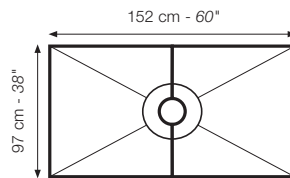

Includes		Description	Quantity			
			48" x 48"	38" x 60"	48" x 72"	72" x 72"
1	KERDI-SHOWER-T/-TS/-TT	Shower Tray	1	1	1	1
2	KERDI-BOARD-SC	Shower Curb 48" x 6" x 4-1/2"	1			
	KERDI-BOARD-SC	Shower Curb 38" x 6" x 4-1/2"		2	2	2
3	KERDI 5 M	Waterproofing membrane 3' 3" x 16' 5" = 54 ft²				1
	KERDI 10 M	Waterproofing membrane 3' 3" x 33' = 108 ft²	1	1		1
	KERDI 12 M	Waterproofing membrane 3' 3" x 39' 4" = 128 ft²			1	
4	KERDI-BAND	Waterproofing strip 5" x 33'	1	1	2	2
5	KERDI-DRAIN Flange	Flange with 2" (50 mm) outlet	1	1	1	1
6	KERDI-KERECK-F	Preformed waterproofing corners	4 inside and 2 outside			
7	KERDI-SEAL-PS	Pipe seal (3/4" - 20 mm)	1			
8	KERDI-SEAL-MV	Mixing valve seal (4-1/2" - 114 mm)	1			

48" x 48" Kit - ABS or PVC	
Item No.	Drain Material
KSK 1220 ABS	ABS
KSK 1220 PVC	PVC

38" x 60" Kit - ABS or PVC	
Item No.	Drain Material
KSK 965 1525 ABS	ABS
KSK 965 1525 PVC	PVC

38" x 60" Kit off-center - ABS or PVC	
Item No.	Drain Material
KSK 965 1525S ABS	ABS
KSK 965 1525S PVC	PVC

Note: Tray features off-center drain placement: 10" (25.4 cm) o.c. from end of tray.