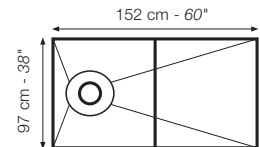

3103 Hawthorne Rd | Ottawa, Ontario K1G 3V8

Connect with us on:

<http://eurotilestone.com/>

Complete Shower Kit

Schluter®-KERDI-SHOWER-KIT			
Includes	Description	Quantity	
		48" x 48"	38" x 60"
1 KERDI-SHOWER-T/-TS/-TT	Shower Tray	1	1
2 KERDI-BOARD-SC	Shower Curb 48" x 6" x 4-1/2"	1	
KERDI-BOARD-SC	Shower Curb 38" x 6" x 4-1/2"		2
3 KERDI 10 M	Waterproofing membrane 3' 3" x 33' = 108 ft²	1	1
4 KERDI-BAND	Waterproofing strip 5" x 33'	1	1
5 KERDI-DRAIN	Flange with 2" (50 mm) outlet and stainless steel grate (E)	1	1
6 KERDI-KERECK-F	Preformed waterproofing corners	4 inside and 2 outside	
7 KERDI-SEAL-PS	Pipe seal (3/4" - 20 mm)	1	
8 KERDI-SEAL-MV	Mixing valve seal (4-1/4" - 114 mm)	1	

38" x 60" Kit off-center - ABS or PVC		
Item No.	Drain Material	Grate finish
KSK 965 1525S ABSE	ABS	E
KSK 965 1525S PVCE	PVC	E

Note: Tray features off-center drain placement: 10" (25.4 cm) o.c. from end of tray.

Tray size	Item No.
48" x 48"	KSK 1220
38" x 60"	KSK 965 1525
38" x 60" off-center drain	KSK 965 1525S
48" x 72"	KSK 1220 1830
72" x 72"	KSK 1830