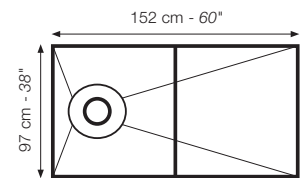

Includes		Description	Quantity			
			48" x 48"	38" x 60"	48" x 72"	72" x 72"
1	KERDI-SHOWER-T/-TS/-TT	Shower Tray	1	1	1	1
2	KERDI-BOARD-SC	Shower Curb 48" x 6" x 4-1/2"	1			
	KERDI-BOARD-SC	Shower Curb 38" x 6" x 4-1/2"		2	2	2
3	KERDI 5 M	Waterproofing membrane 3' 3" x 16' 5" = 54 ft²				1
	KERDI 10 M	Waterproofing membrane 3' 3" x 33' = 108 ft²	1	1		1
	KERDI 12 M	Waterproofing membrane 3' 3" x 39' 4" = 128 ft²			1	
4	KERDI-BAND	Waterproofing strip 5" x 33'	1	1	2	2
5	KERDI-DRAIN Flange	Flange with 2" (50 mm) outlet	1	1	1	1
6	KERDI-KERECK-F	Preformed waterproofing corners	4 inside and 2 outside			
7	KERDI-SEAL-PS	Pipe seal (3/4" - 20 mm)	1			
8	KERDI-SEAL-MV	Mixing valve seal (4-1/2" - 114 mm)	1			

48" x 48" Kit - ABS or PVC	
Item No.	Drain Material
KSK 1220 ABS	ABS
KSK 1220 PVC	PVC

38" x 60" Kit - ABS or PVC	
Item No.	Drain Material
KSK 965 1525 ABS	ABS
KSK 965 1525 PVC	PVC

38" x 60" Kit off-center - ABS or PVC	
Item No.	Drain Material
KSK 965 1525S ABS	ABS
KSK 965 1525S PVC	PVC

Note: Tray features off-center drain placement: 10" (25.4 cm) o.c. from end of tray.